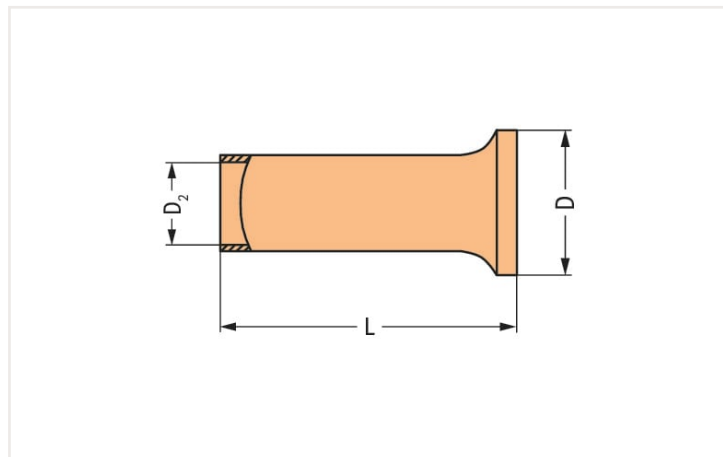

## Data sheet | Item number: 216-123

Ferrule; Sleeve for 1 mm<sup>2</sup> / AWG 18; uninsulated; electro-tin plated; silver-colored

<https://www.wago.com/216-123>

Color:  silver-colored

Dimensions in mm

### Technical data

Main product function	Ferrule
Sleeve cross-section (AWG)	18 AWG
Sleeve for	1 mm <sup>2</sup>

### Connection data

Strip length	6 mm / 0.24 inches
--------------	--------------------

### Physical data

Length	6 mm
Diameter	2.5 mm
Diameter 2	1.4 mm