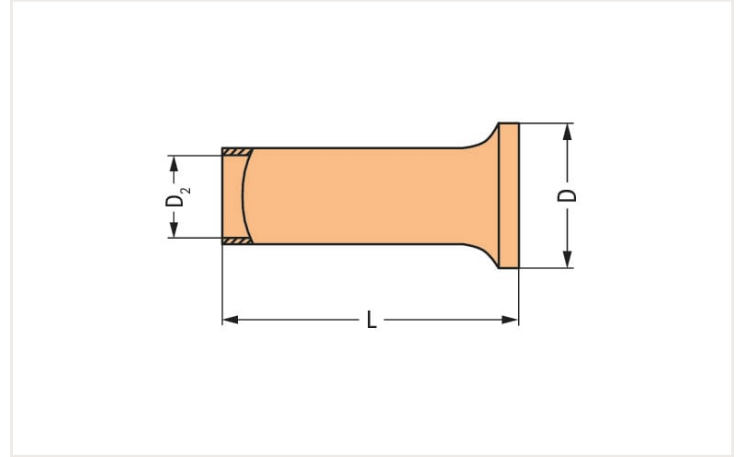

Data sheet | Item number: 216-131

Ferrule; Sleeve for 0.25 mm² / AWG 24; uninsulated; electro-tin plated; silver-colored

<https://www.wago.com/216-131>

Color: silver-colored

Dimensions in mm

Technical data

Main product function	Ferrule
Sleeve cross-section (AWG)	24 AWG
Sleeve for	0.25 mm ²

Connection data

Strip length	7 mm / 0.28 inches
--------------	--------------------

Physical data

Length	7 mm
Diameter	1.7 mm
Diameter 2	0.75 mm

Material Data

Color	silver-colored
Fire load	0 MJ
Weight	0 g

Commercial data

Product Group	2 (Terminal Block Accessories)
eCl@ss 10.0	27-40-02-01
eCl@ss 9.0	27-40-02-01
ETIM 8.0	EC000005
ETIM 7.0	EC000005
PU (SPU)	5000 (1000) pcs
Packaging type	Box
Country of origin	DE
GTIN	4017332277570
Customs tariff number	85369010000