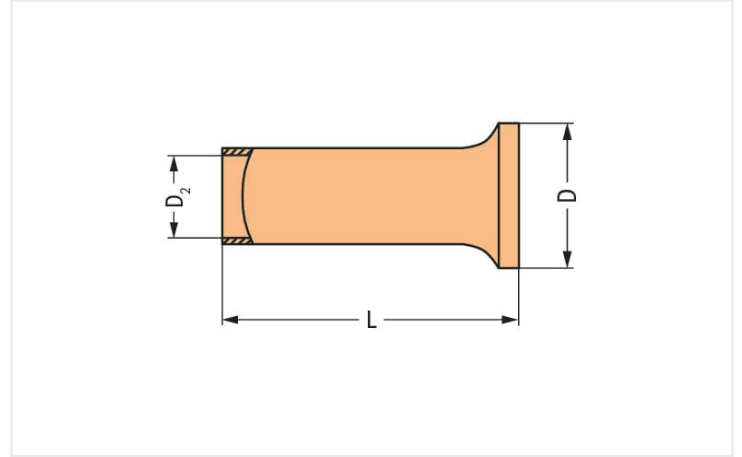

Data sheet | Item number: 216-141

Ferrule; Sleeve for 0.5 mm² / 20 AWG; uninsulated; electro-tin plated; electrolytic copper; gastight crimped; acc. to DIN 46228, Part 1/08.92

<https://www.wago.com/216-141>

Dimensions in mm

Technical data

Main product function	Ferrule
Sleeve cross-section (AWG)	20 AWG
Sleeve for	0.5 mm ²

Connection data

Strip length	10 mm / 0.39 inches
--------------	---------------------

Physical data

Length	10 mm
Diameter	2.1 mm
Diameter 2	1 mm

Material Data

Fire load	0 MJ
Weight	0 g

Commercial data

Product Group	2 (Terminal Block Accessories)
eCl@ss 10.0	27-40-02-01
eCl@ss 9.0	27-40-02-01
ETIM 8.0	EC000005
ETIM 7.0	EC000005
PU (SPU)	5000 (1000) pcs
Packaging type	Box
Country of origin	DE
GTIN	4044918016353
Customs tariff number	85369010000