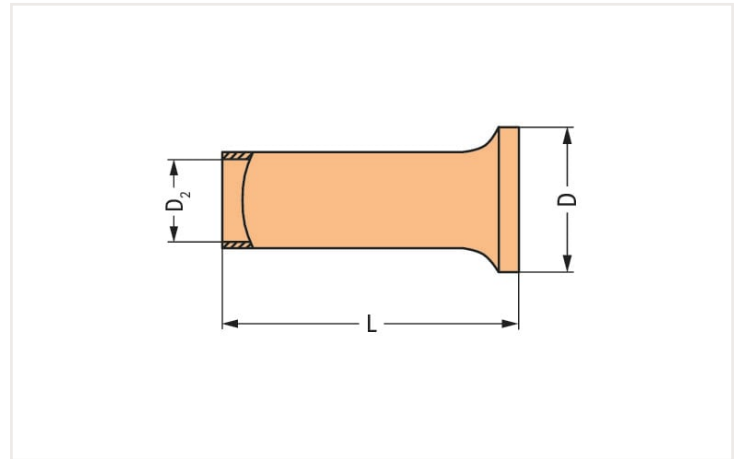

**Data sheet | Item number: 216-142**

Ferrule; Sleeve for 0.75 mm<sup>2</sup> / 18 AWG; uninsulated; electro-tin plated; electrolytic copper; gastight crimped; acc. to DIN 46228, Part 1/08.92

<https://www.wago.com/216-142>

### Technical data

Main product function	Ferrule
Sleeve cross-section (AWG)	18 AWG
Sleeve for	0.75 mm <sup>2</sup>

### Connection data

Strip length	10 mm / 0.39 inches
--------------	---------------------

### Physical data

Length	10 mm
Diameter	2.3 mm
Diameter 2	1.2 mm