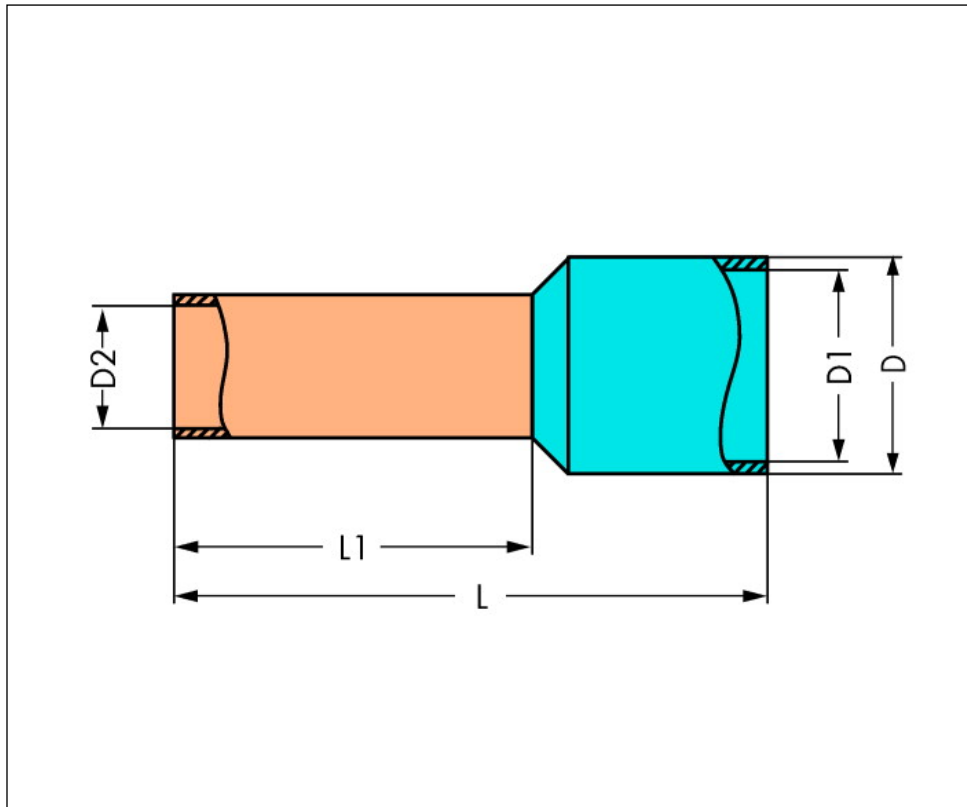

Item No.: 216-201

Ferrule; sleeve for 0.5 mm² / awg 22; insulated; electro-tin plated; electrolytic copper; gastight crimped; acc. to DIN 46228, Part 4/09.90

Marking

RoHS ✓
Compliant

Business data

Supplier	WAGO
Item no.	216-201
GTIN / EAN	4017332277433
Content	1
Order amount	1,000
Customer item number	

Notes

Technical data

Miscellaneous

Color	white
Strip length 1	9 mm / 0.35 in
Fire load [MJ]	0.001 [MJ]
Weight [g]	0.082 [g]
Diameter [mm]	3 [mm]
Diameter 1 [mm]	2.5 [mm]
Diameter 2 [mm]	1.1 [mm]
Length [mm]	13.5 [mm]

Printview: Ferrule; sleeve for 0.5 mm² / awg 22; insulated; electro-tin plated; electrolytic copper; gastight crimped; acc. to DIN 46228, Part 4/09.90 - Item No.: 216-201

Technical data

Length 1 [mm]

8 [mm]

Printview: Ferrule; sleeve for 0.5 mm² / awg 22; insulated; electro-tin plated; electrolytic copper; gastight crimped; acc. to DIN 46228, Part 4/09.90 - Item No.: 216-201

Images & drawings

Address

WAGO Kontakttechnik GmbH & Co. KG