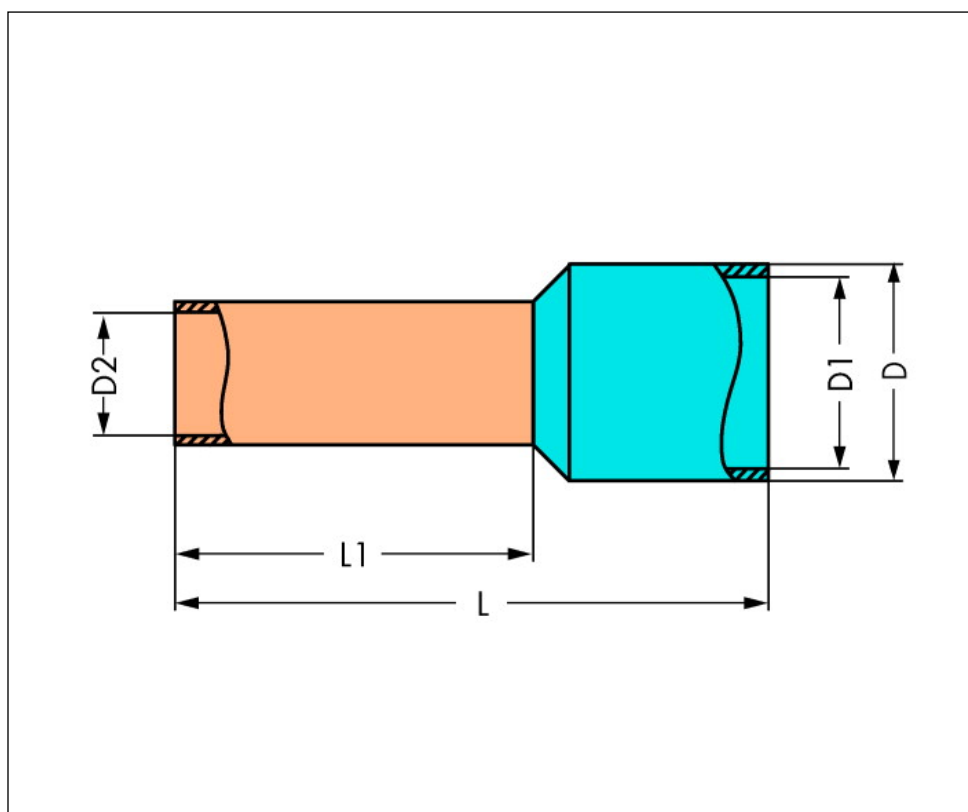

Item No.: 216-206

Ferrule; sleeve for 2.5 mm² / awg 14; insulated; electro-tin plated; electrolytic copper; gastight crimped; acc. to DIN 46228, Part 4/09.90

Marking

RoHS ✓
Compliant

Business data

Supplier	WAGO
Item no.	216-206
GTIN / EAN	4017332277518
Content	1
Order amount	100
Customer item number	

Notes

Technical data

Miscellaneous

Color	blue
Strip length 1	10 mm / 0.39 in
Fire load [MJ]	0.002 [MJ]
Weight [g]	0.158 [g]
Diameter [mm]	4.8 [mm]
Diameter 1 [mm]	4.2 [mm]
Diameter 2 [mm]	2.3 [mm]
Length [mm]	15 [mm]

Printview: Ferrule; sleeve for 2.5 mm² / awg 14; insulated; electro-tin plated; electrolytic copper; gastight crimped; acc. to DIN 46228, Part 4/09.90 - Item No.: 216-206

Technical data

<i>Length 1 [mm]</i>	<i>8 [mm]</i>
----------------------	---------------

Printview: Ferrule; sleeve for 2.5 mm² / awg 14; insulated; electro-tin plated; electrolytic copper; gastight crimped; acc. to DIN 46228, Part 4/09.90 - Item No.: 216-206

Images & drawings

Address

WAGO Kontakttechnik GmbH & Co. KG