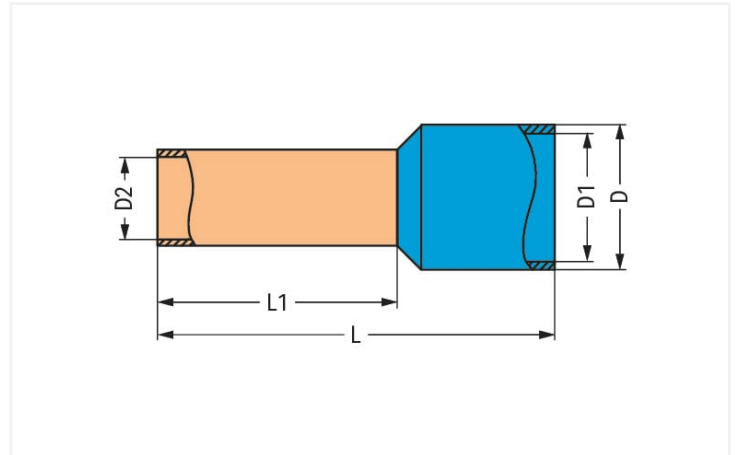

Data Sheet | Item Number: 216-207

Ferrule; Sleeve for 4 mm² / AWG 12; insulated; electro-tin plated; gray

<https://www.wago.com/216-207>

Color: gray

Dimensions in mm

Technical data

Main product function	Ferrule
Sleeve cross-section (AWG)	12 AWG
Sleeve for	4 mm ²

Connection data

Strip length	12 mm / 0.47 inches
--------------	---------------------

Physical data

Length	18 mm
Length 1	10 mm
Diameter	5.4 mm
Diameter 1	4.8 mm
Diameter 2	2.8 mm

Material Data

Color	gray
Fire load	0.003 MJ
Weight	0.3 g