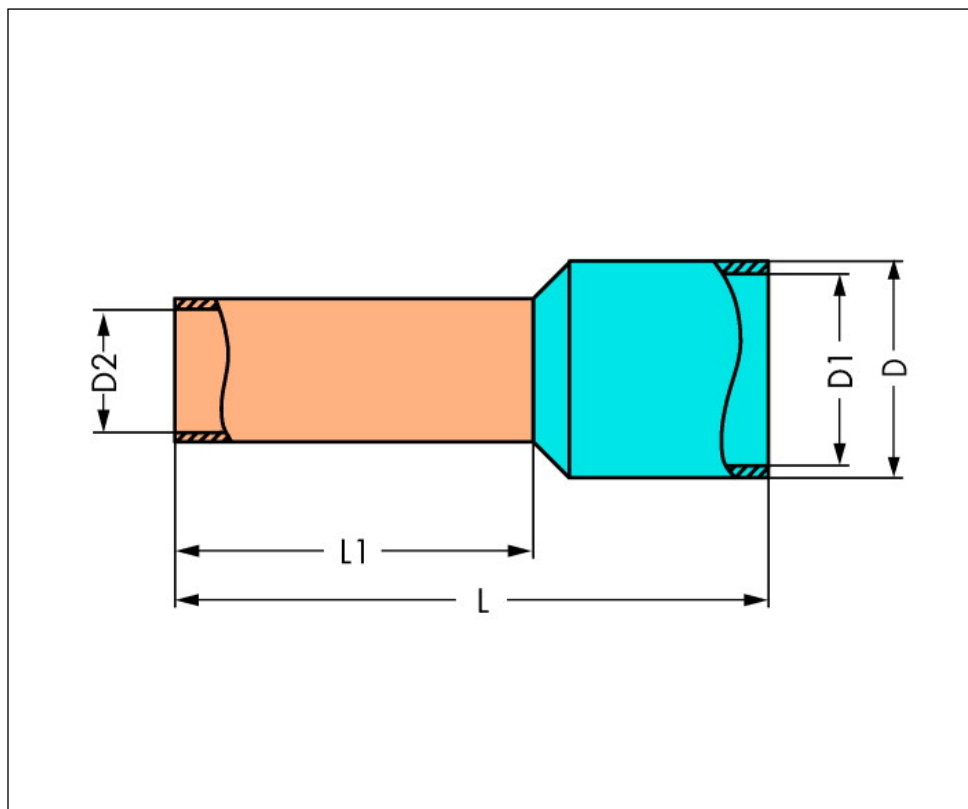

Ferrule; sleeve for 6 mm² / awg 10; insulated; electro-tin plated; electrolytic copper; gastight crimped; acc. to DIN 46228, Part 4/09.90

Item No.: 216-208

Ferrule; sleeve for 6 mm² / awg 10; insulated; electro-tin plated; electrolytic copper; gastight crimped; acc. to DIN 46228, Part 4/09.90

Marking

RoHS ✓
Compliant

Business data

Supplier	WAGO
Item no.	216-208
GTIN / EAN	4017332277532
Content	1
Order amount	100
Customer item number	

Notes

Technical data

Miscellaneous

Color	yellow
Strip length 1	14 mm / 0.55 in
Fire load [MJ]	0.004 [MJ]
Weight [g]	0.4 [g]
Diameter [mm]	6.8 [mm]
Diameter 1 [mm]	6.3 [mm]
Diameter 2 [mm]	3.5 [mm]
Length [mm]	20 [mm]

Printview: Ferrule; sleeve for 6 mm² / awg 10; insulated; electro-tin plated; electrolytic copper; gastight crimped; acc. to DIN 46228, Part 4/09.90 - Item No.: 216-208

Technical data

Length 1 [mm]

12 [mm]

Printview: Ferrule; sleeve for 6 mm² / awg 10; insulated; electro-tin plated; electrolytic copper; gastight crimped; acc. to DIN 46228, Part 4/09.90 - Item No.: 216-208

Images & drawings

Address

WAGO Kontakttechnik GmbH & Co. KG