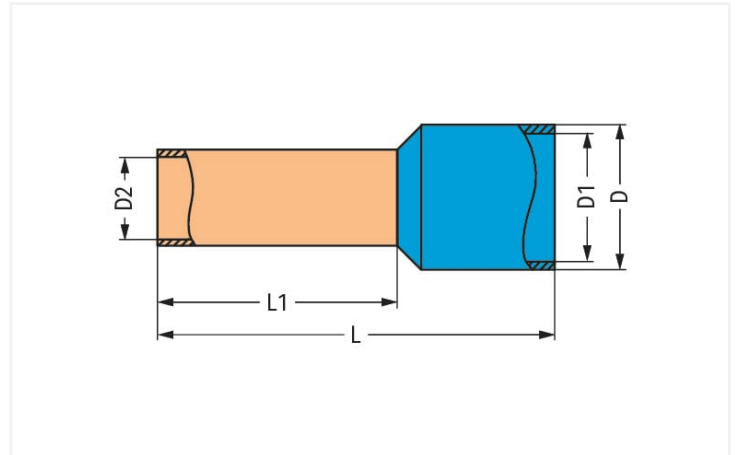

Data Sheet | Item Number: 216-222

Ferrule; Sleeve for 0.75 mm² / 18 AWG; insulated; electro-tin plated; gray

<https://www.wago.com/216-222>

Color:  gray

Dimensions in mm

Technical data

Main product function	Ferrule
Sleeve cross-section (AWG)	18 AWG
Sleeve for	0.75 mm ²

Connection data

Strip length	8 mm / 0.31 inches
--------------	--------------------

Physical data

Length	12 mm
Length 1	6 mm
Diameter	3.3 mm
Diameter 1	2.8 mm
Diameter 2	1.2 mm

Material Data

Color	gray
Fire load	0.001 MJ
Weight	0.1 g

Commercial data

PU (SPU)	1000 pcs
Packaging type	Box
Country of origin	DE
GTIN	4017332277440
Customs tariff number	85369010000

Downloads

Environmental Product Compliance

Compliance Search

Environmental Product
Compliance 216-222