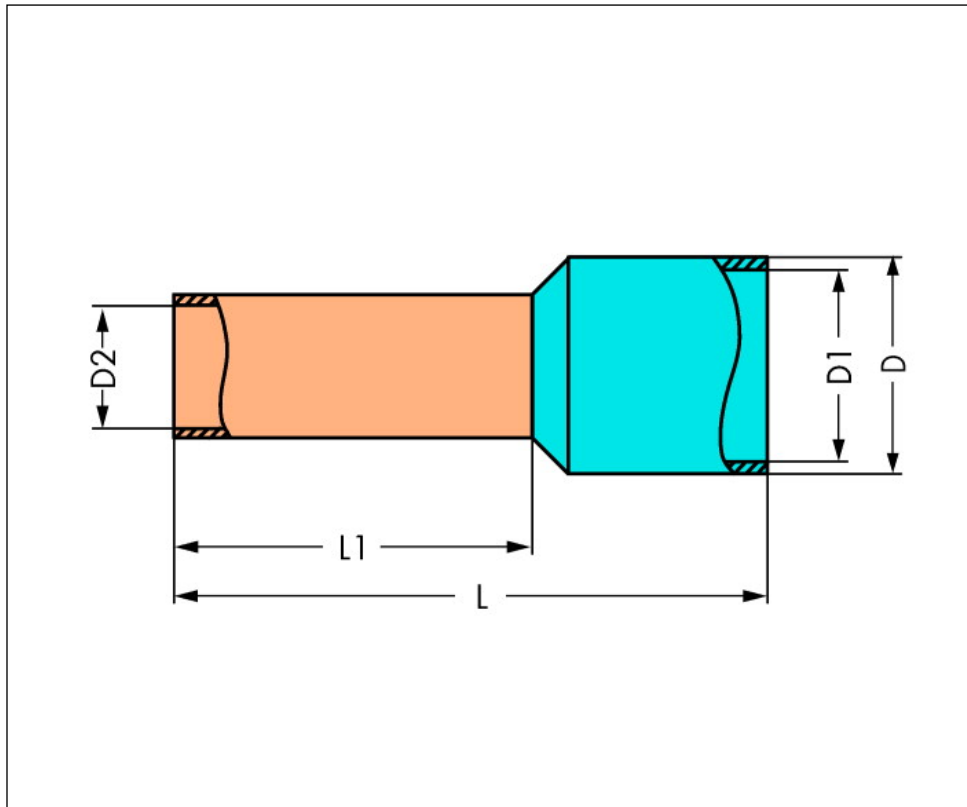

Address

WAGO Kontakttechnik GmbH & Co. KG

Hansastr. 27

32423 Minden

Telefon: 0571/887-0

Fax: 0571/887-169

<http://www.wago.com>

© WAGO Kontakttechnik GmbH & Co. KG

Technische Änderungen und Irrtümer vorbehalten.