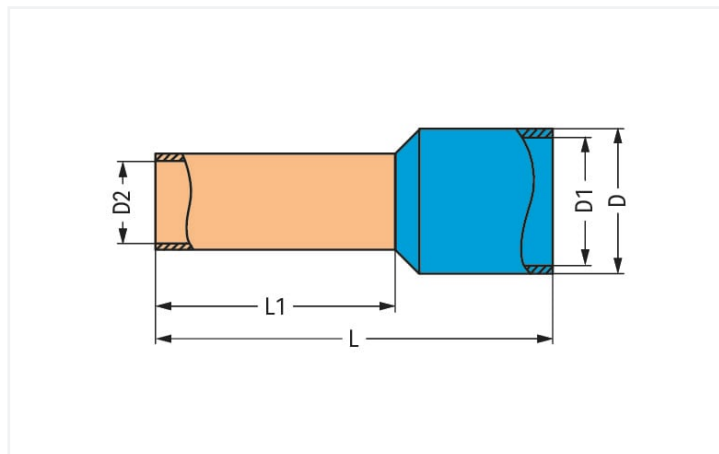

Data Sheet | Item Number: 216-267

Ferrule; Sleeve for 4 mm² / AWG 12; insulated; electro-tin plated; electrolytic copper; gastight crimped; acc. to DIN 46228, Part 4/09.90; gray

<https://www.wago.com/216-267>

Color: gray

Similar to illustration

Dimensions in mm

Technical data

Main product function	Ferrule
Sleeve cross-section (AWG)	12 AWG
Sleeve for	4 mm ²

Connection data

Strip length	14 mm / 0.55 inches
--------------	---------------------

Physical data

Length	20 mm
Length 1	12 mm
Diameter	5.4 mm
Diameter 1	4.8 mm
Diameter 2	2.8 mm

Mechanical Data

Suitable	2004 to 2006 Series
----------	---------------------

Material Data

Color	gray
Fire load	0.001 MJ
Weight	0.2 g