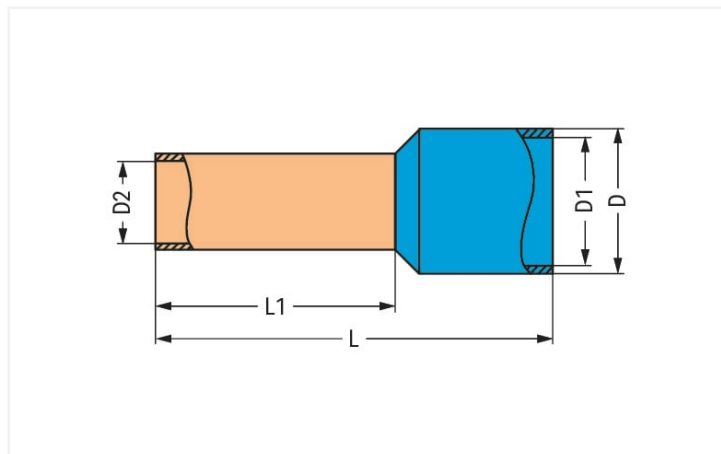

Data Sheet | Item Number: 216-284

Ferrule; Sleeve for 1.5 mm² / AWG 16; insulated; electro-tin plated; electrolytic copper; gastight crimped; acc. to DIN 46228, Part 4/09.90; black

<https://www.wago.com/216-284>

Color: black

Similar to illustration

Dimensions in mm

Technical data

Main product function	Ferrule
Sleeve cross-section (AWG)	16 AWG
Sleeve for	1.5 mm ²

Connection data

Strip length	20 mm / 0.79 inches
--------------	---------------------

Physical data

Length	24 mm
Length 1	18 mm
Diameter	4 mm
Diameter 1	3.5 mm
Diameter 2	1.7 mm

Mechanical Data

Suitable	2010 to 2016 Series
----------	---------------------

Material Data

Color	black
Fire load	0 MJ
Weight	0.2 g