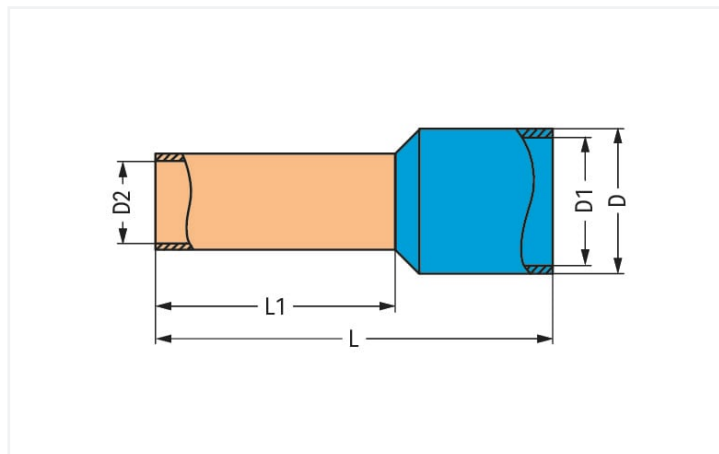

Dimensions in mm

Technical data

Main product function	Ferrule
Sleeve cross-section (AWG)	14 AWG
Sleeve for	2.5 mm²

Connection data

Strip length	20 mm / 0.79 inches

Physical data

Length	25 mm
Length 1	18 mm
Diameter	4.7 mm
Diameter 1	4.2 mm
Diameter 2	2.2 mm

Mechanical Data

Suitable	2010 to 2016 Series

Material Data

Color	blue
Fire load	0 MJ
Weight	0 g