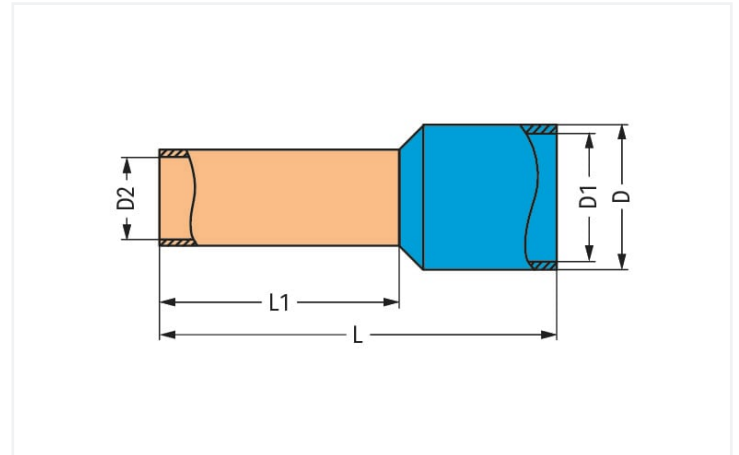

Data Sheet | Item Number: 216-322

Ferrule; Sleeve for 0.34 mm² / 22 AWG; insulated; electro-tin plated; light turquoise

<https://www.wago.com/216-322>

Color: light turquoise

Similar to illustration

Dimensions in mm

Technical data

Main product function	Ferrule
Sleeve cross-section (AWG)	22 AWG
Sleeve for	0.34 mm ²

Connection data

Strip length	7 mm / 0.28 inches
--------------	--------------------

Physical data

Length	10 mm
Length 1	6 mm
Diameter	2.5 mm
Diameter 1	2 mm
Diameter 2	0.5 mm

Material Data

Color	light turquoise
Fire load	0.001 MJ
Weight	0.1 g

Commercial data

PU (SPU)	1000 pcs
Packaging type	Box
Country of origin	DE
GTIN	4017332277402
Customs tariff number	85369010000

Downloads