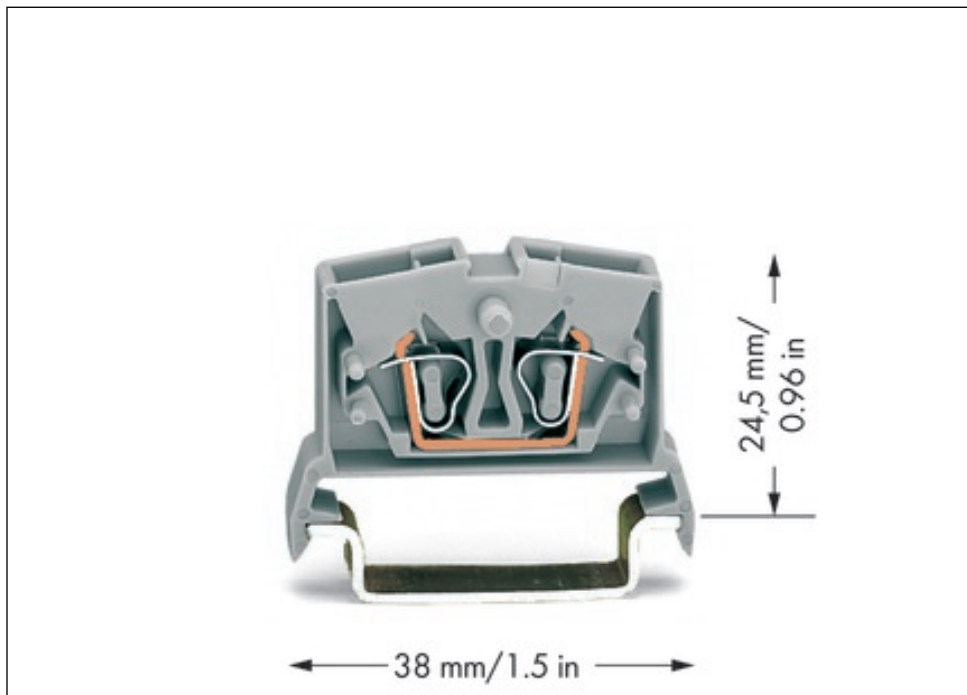

Images & drawings