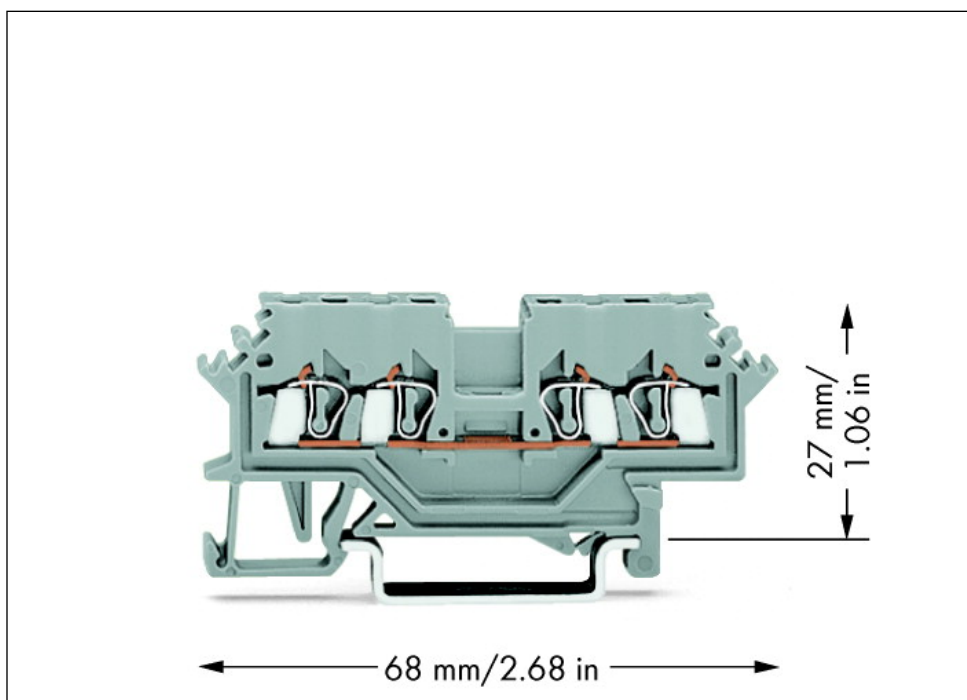

Images & drawings