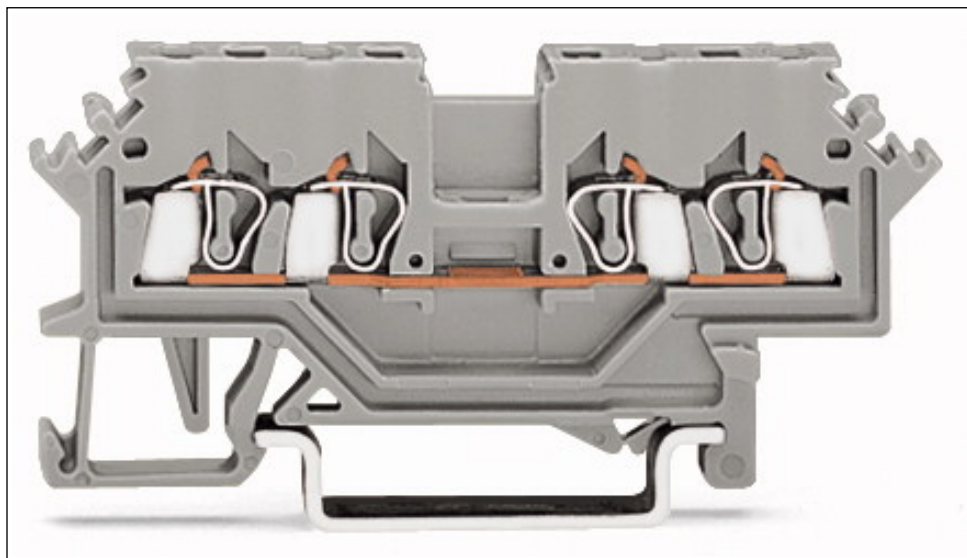

Images & drawings