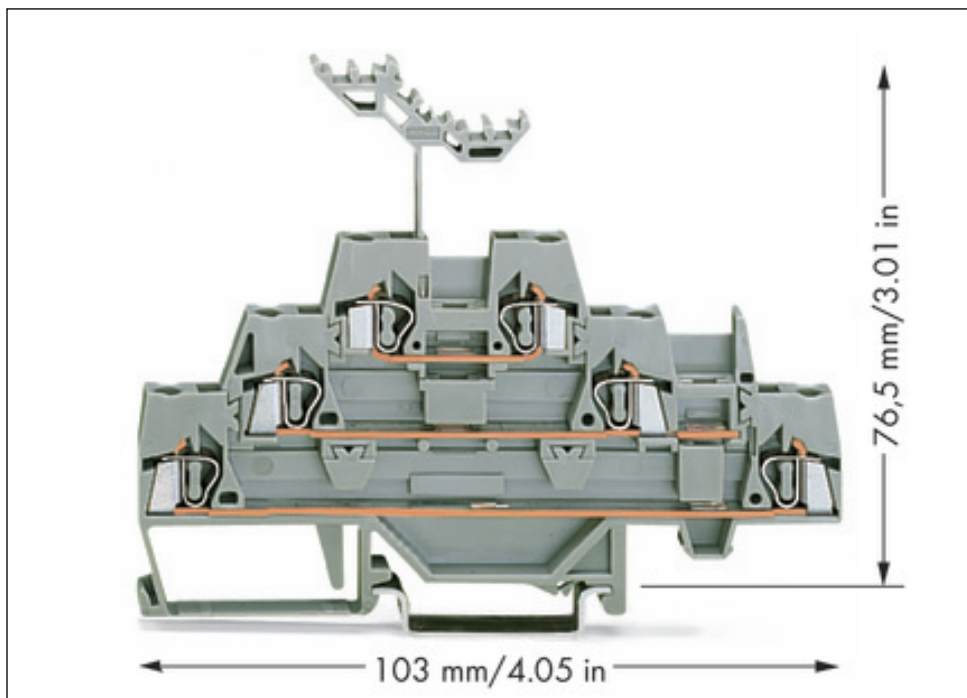

Images & drawings