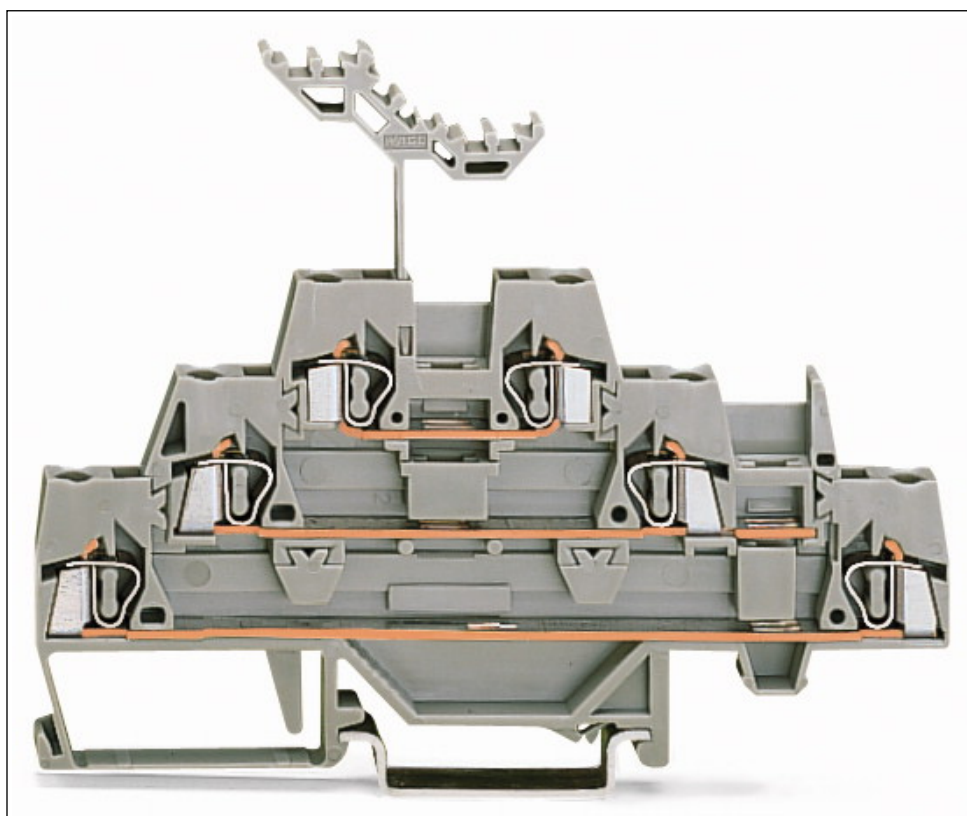

Images & drawings