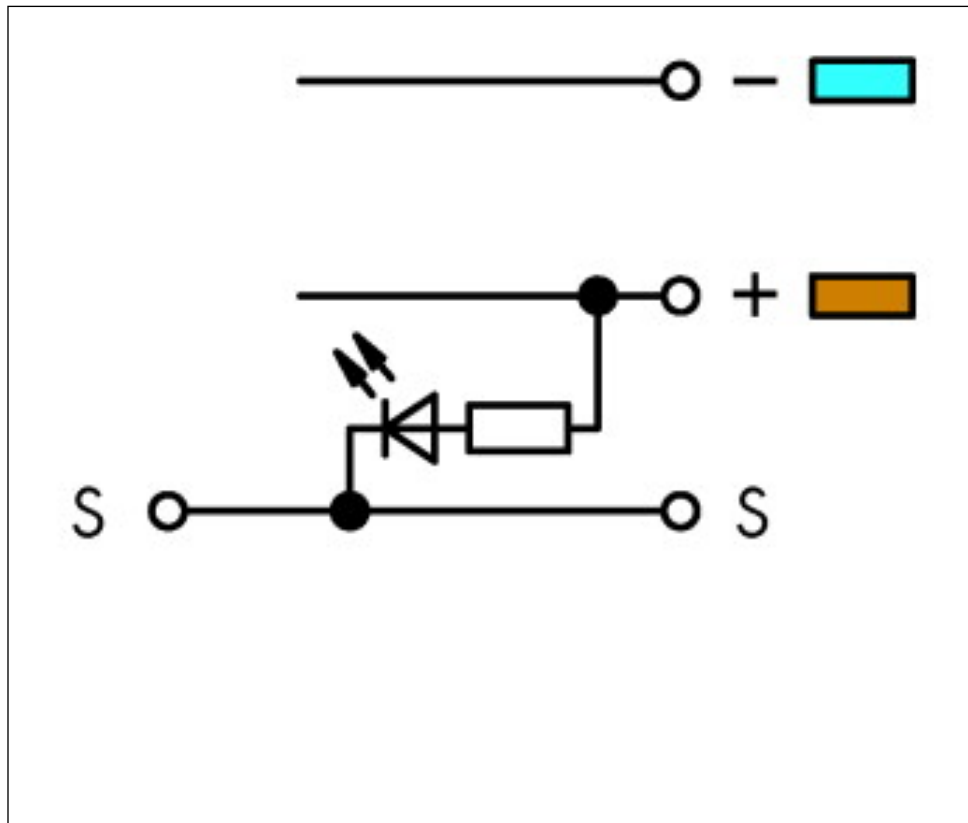

Address

WAGO Kontakttechnik GmbH & Co. KG

Hansastr. 27

32423 Minden

Telefon: 0571/887-0

Fax: 0571/887-169

<http://www.wago.com>

© WAGO Kontakttechnik GmbH & Co. KG

Technische Änderungen und Irrtümer vorbehalten.