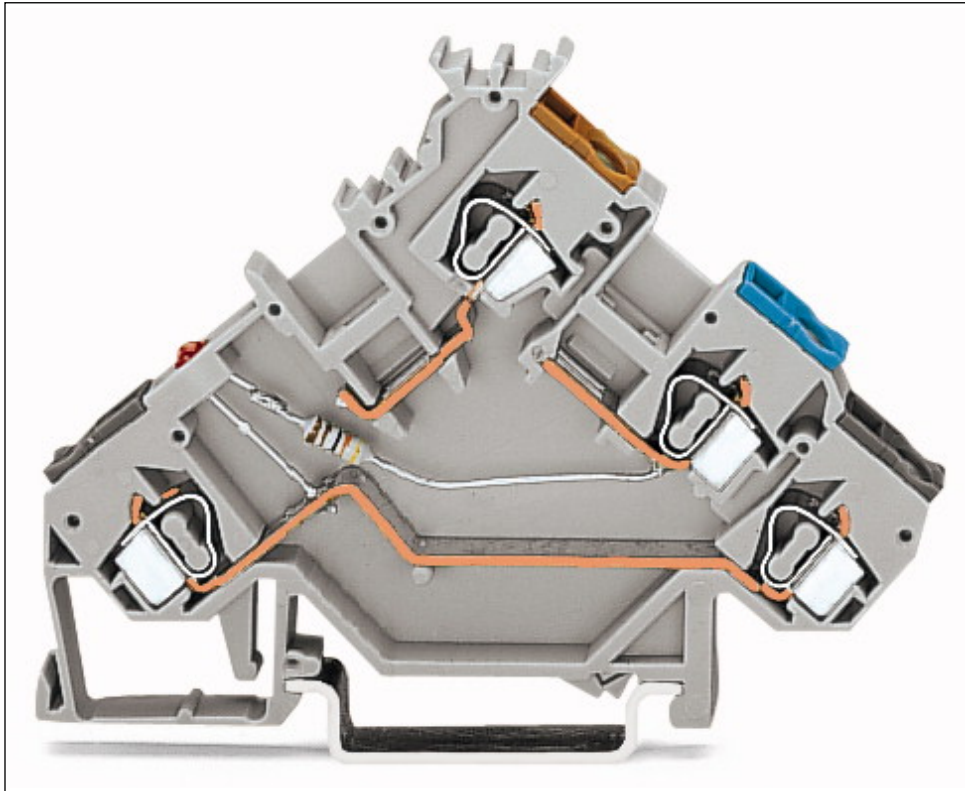

Images & drawings