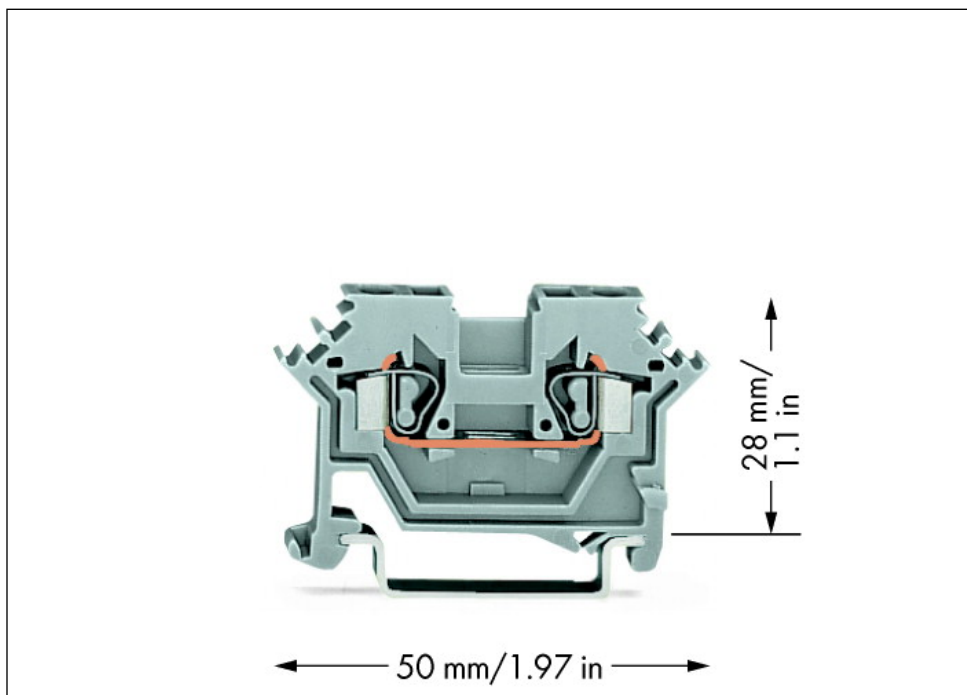

Images & drawings