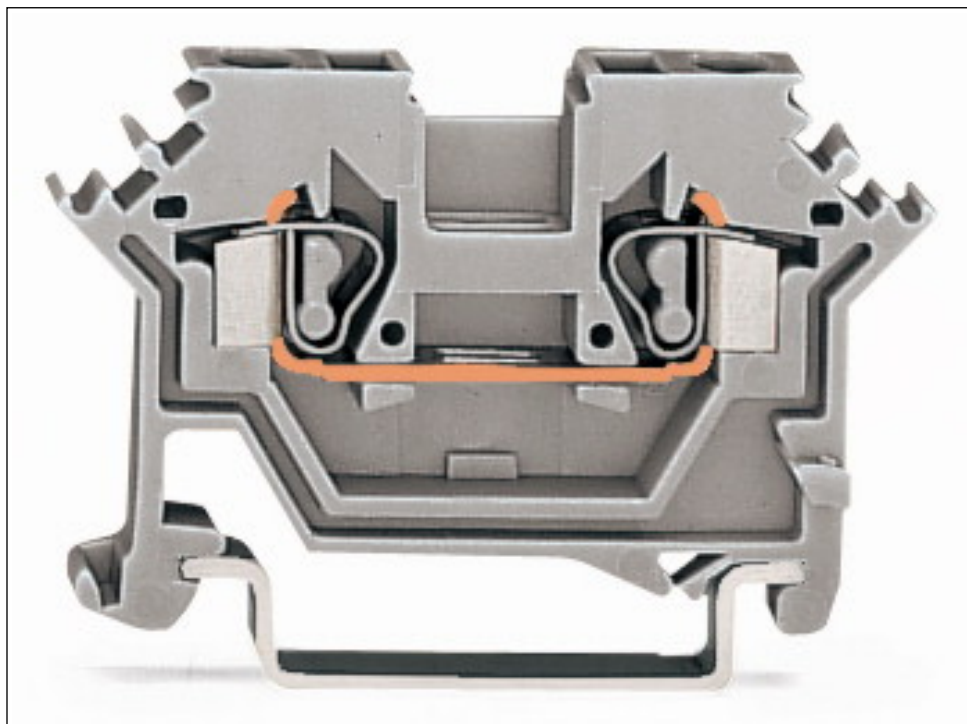

Images & drawings