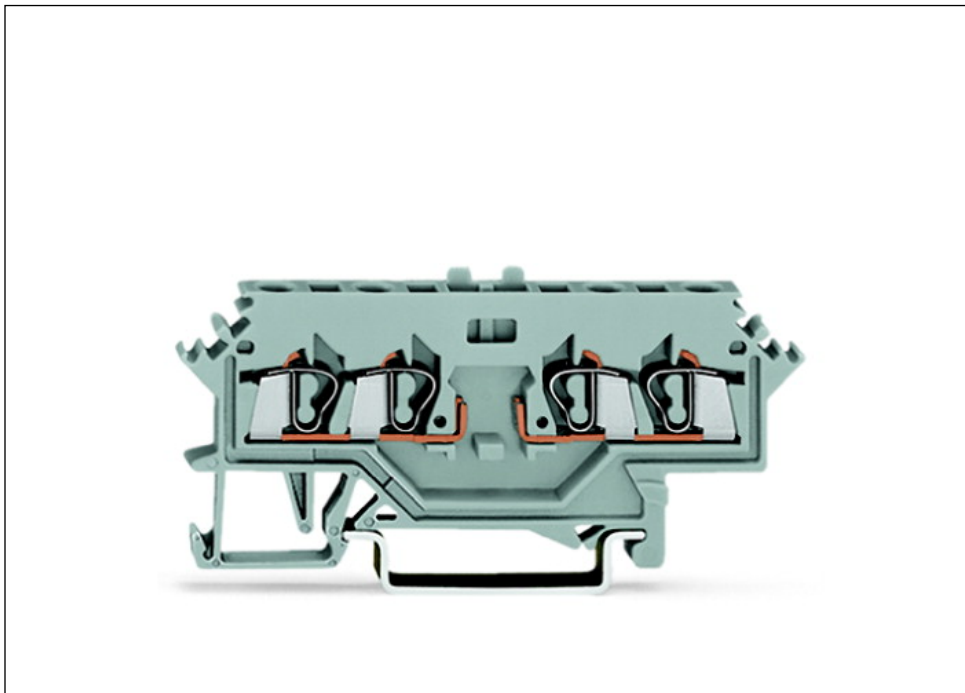

Images & drawings