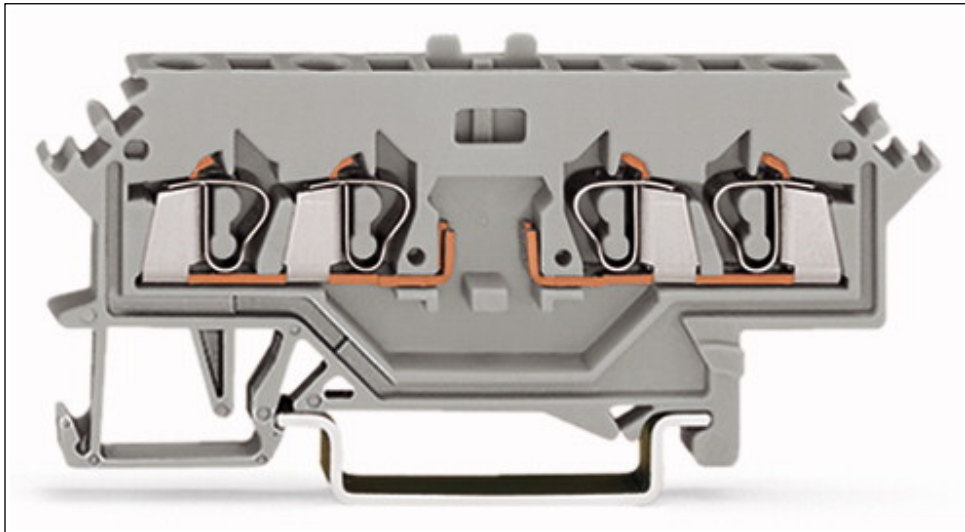

Images & drawings