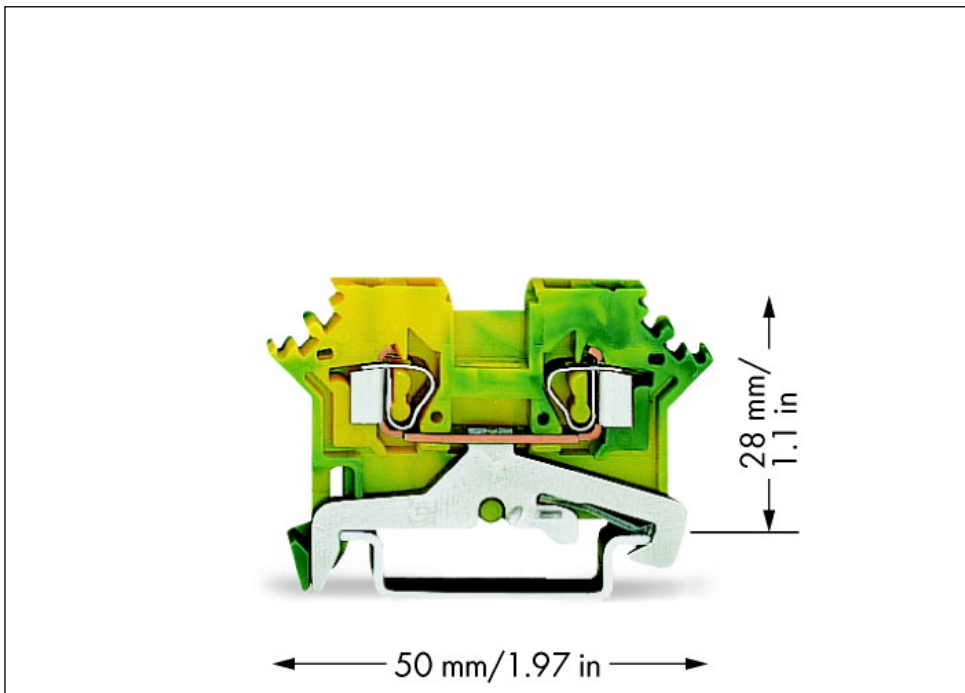

Images & drawings