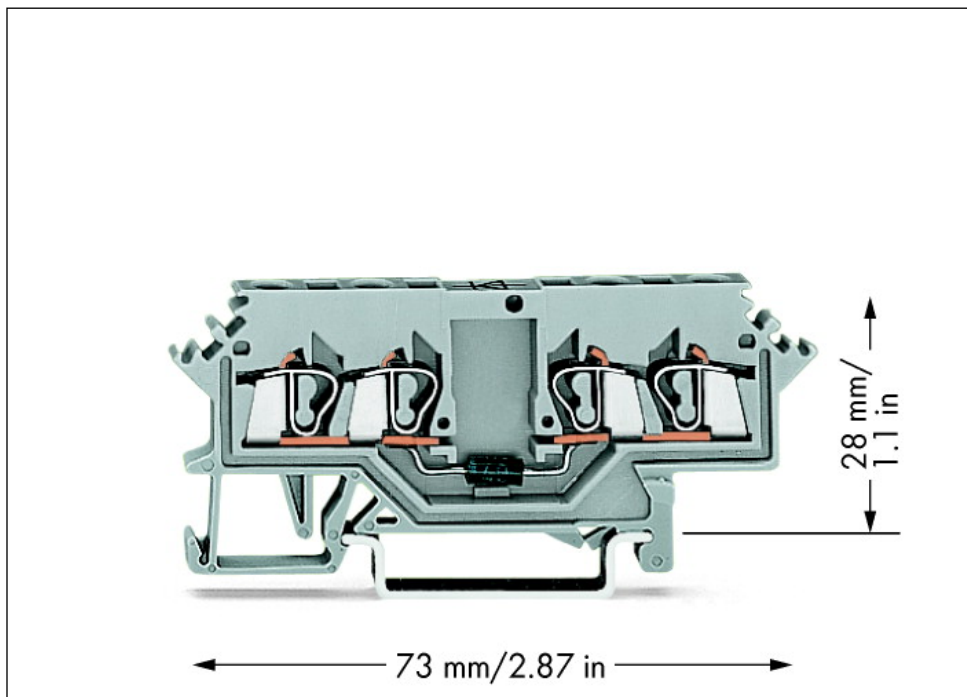

Images & drawings