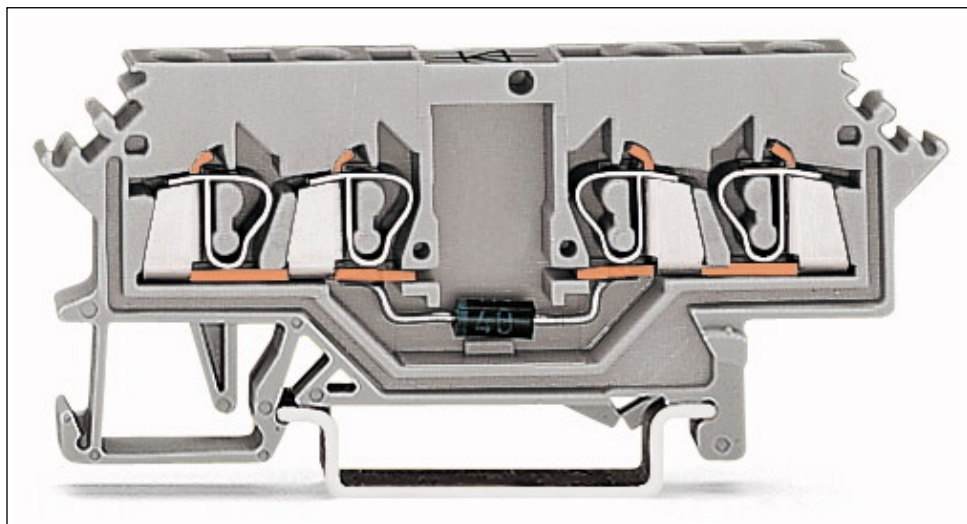

Images & drawings