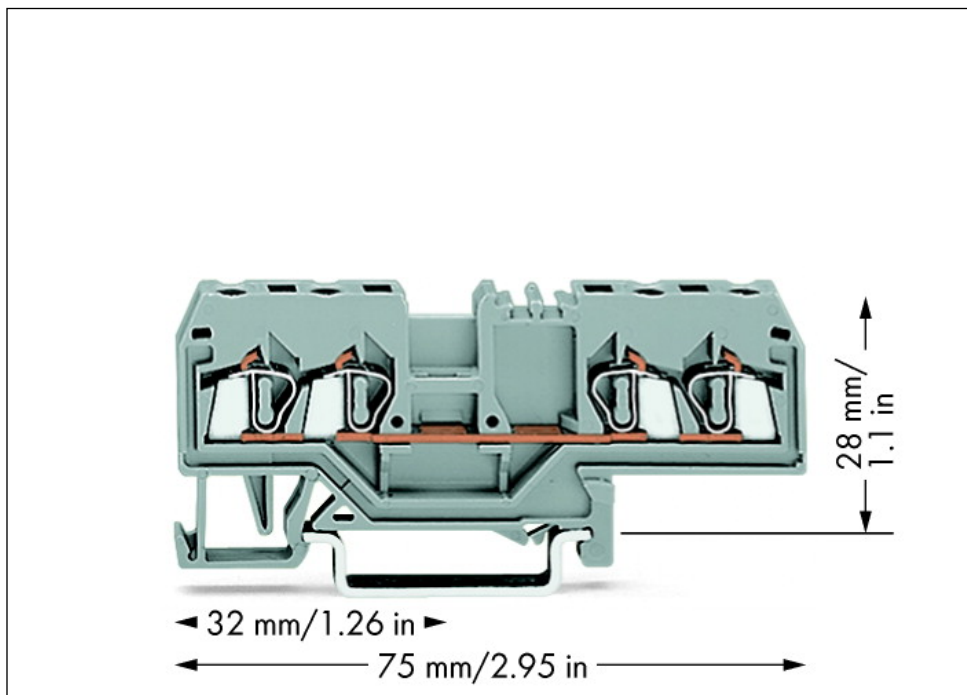

Images & drawings