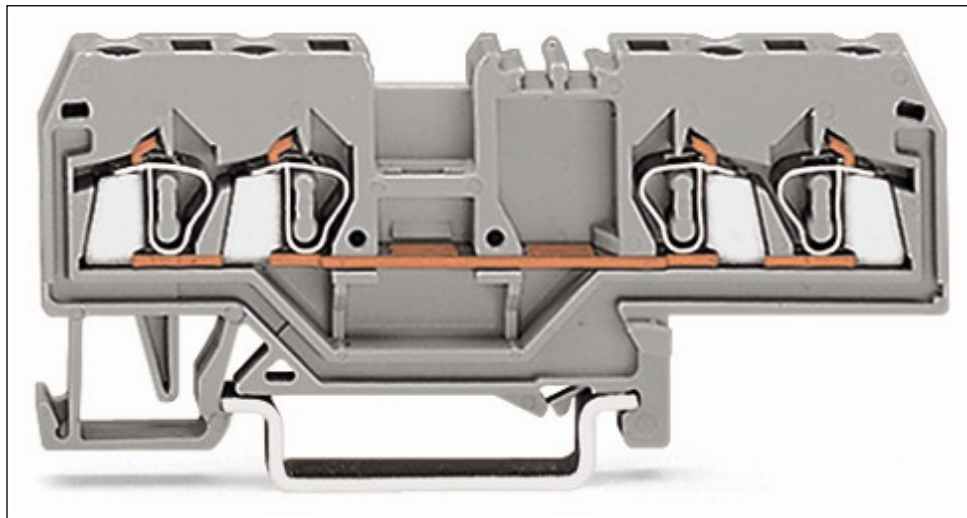

Images & drawings