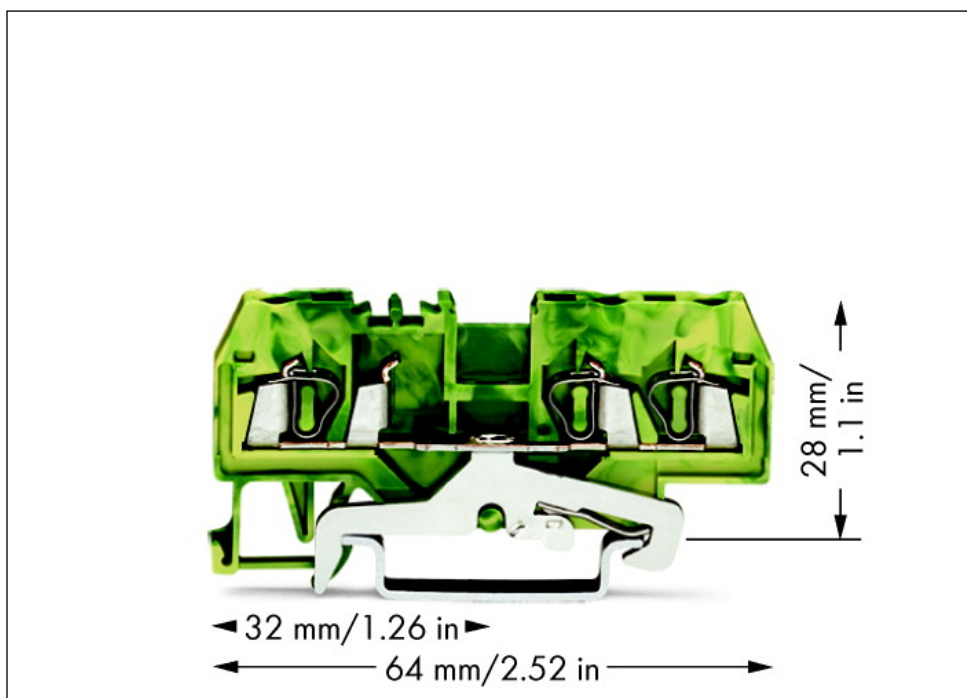

Images & drawings