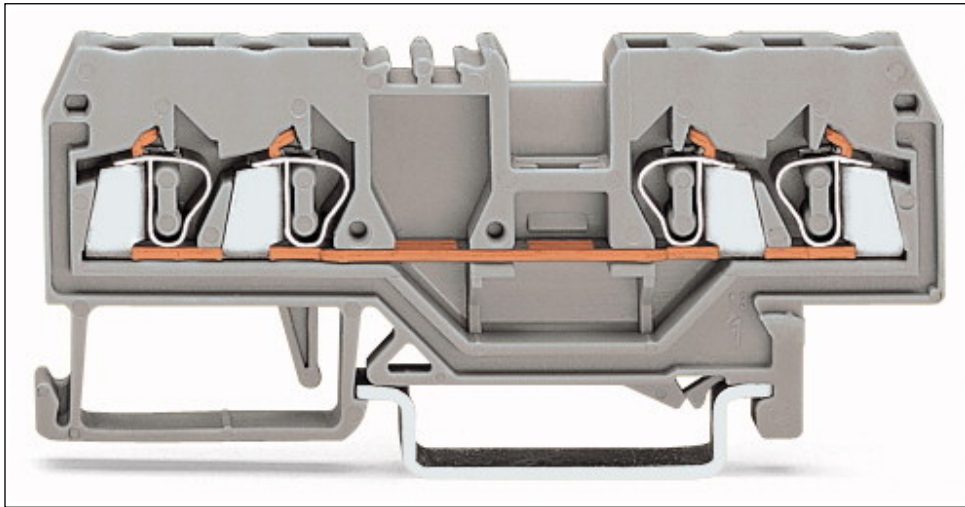

Images & drawings