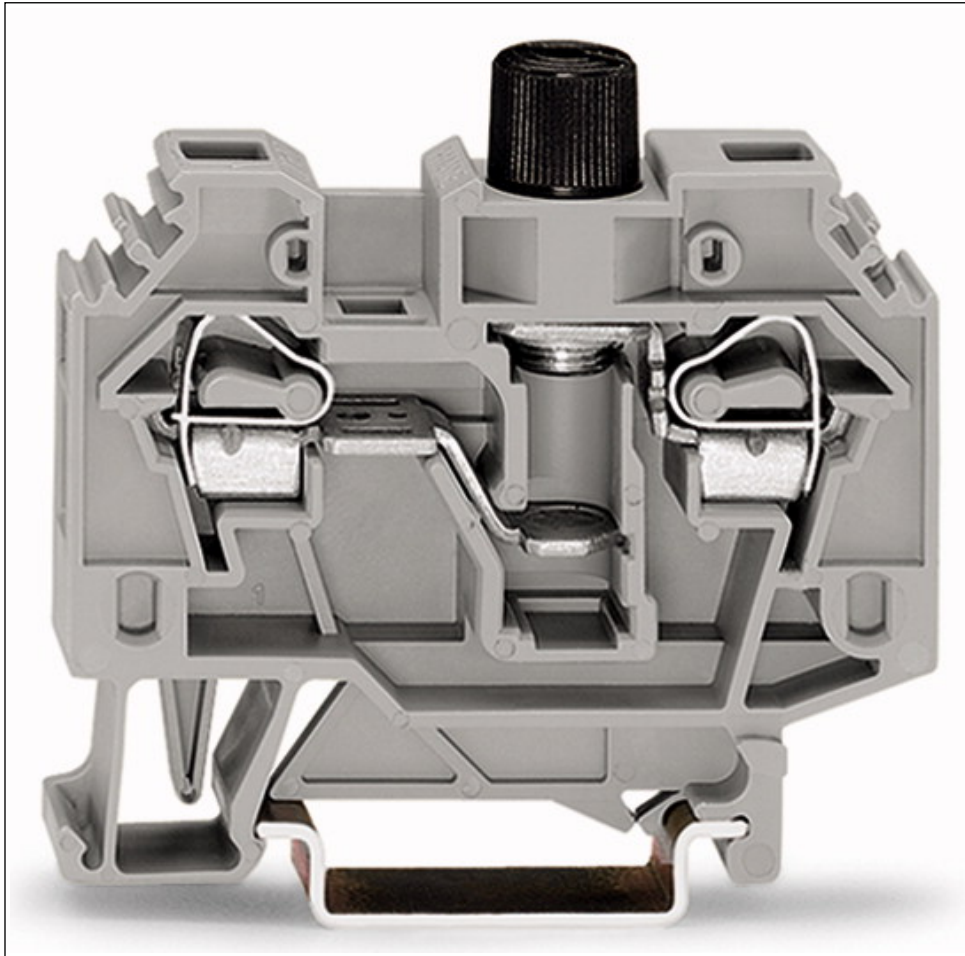

Images & drawings