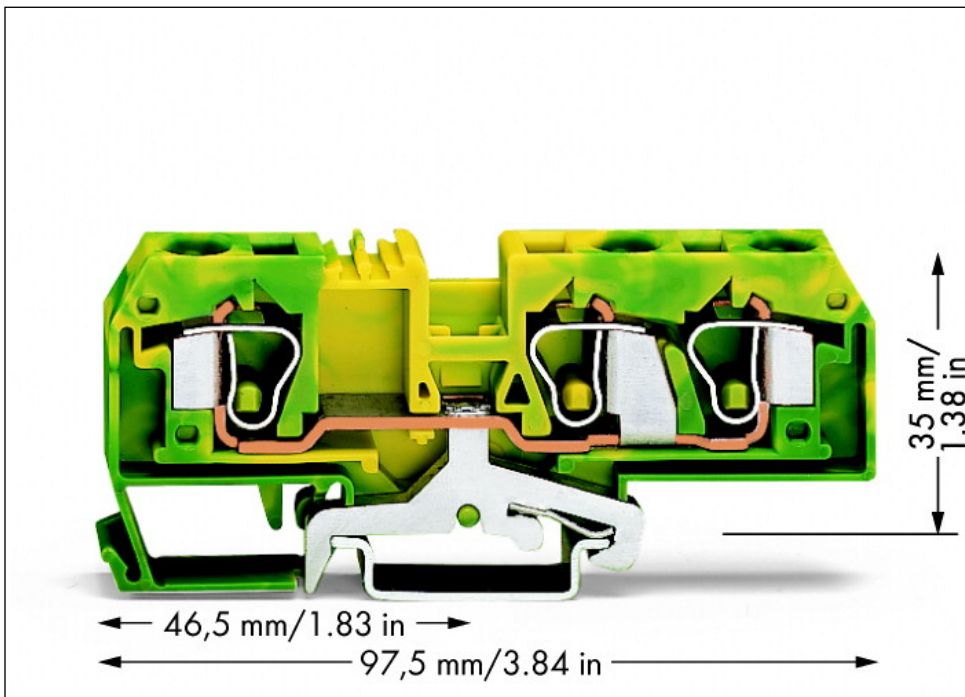

Images & drawings