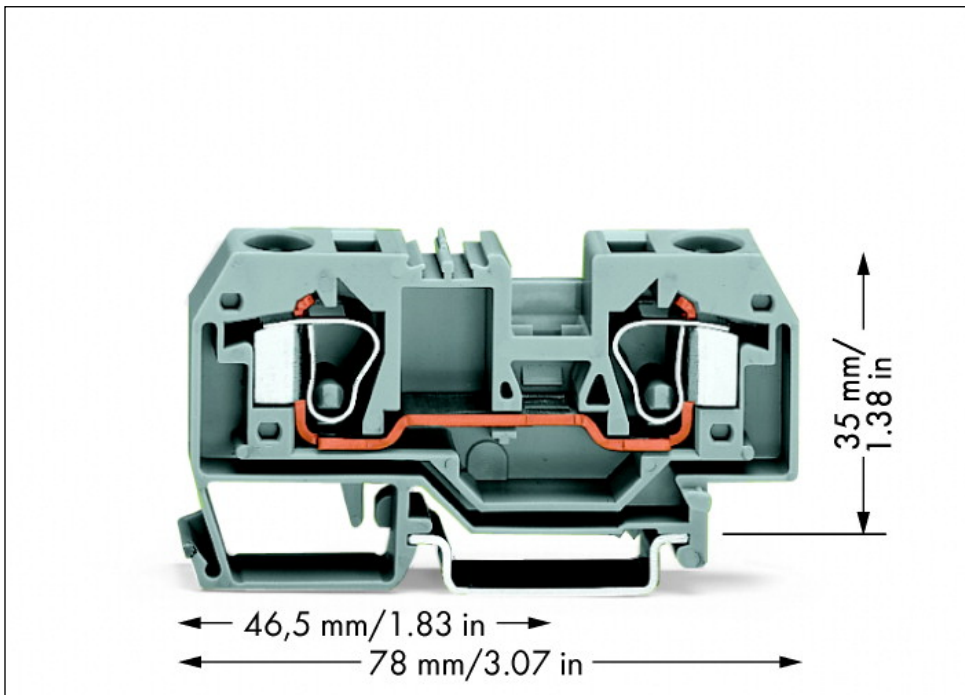

Images & drawings