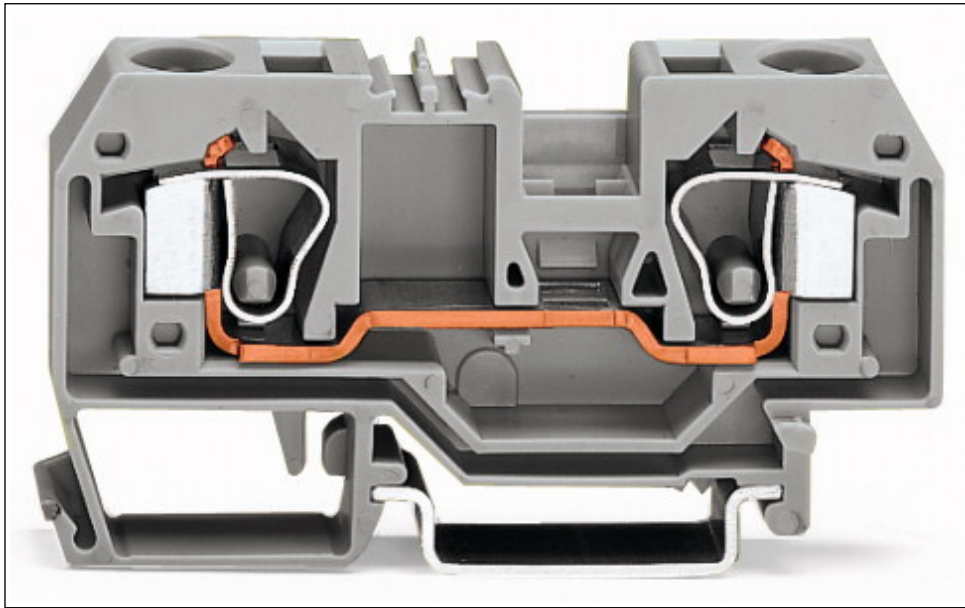

Images & drawings