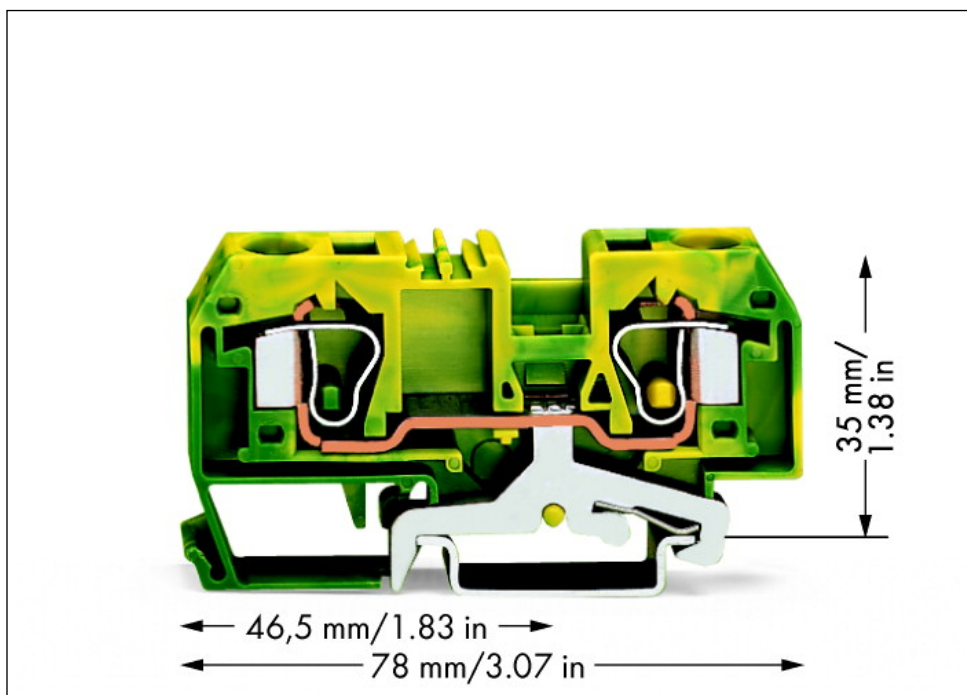

Images & drawings