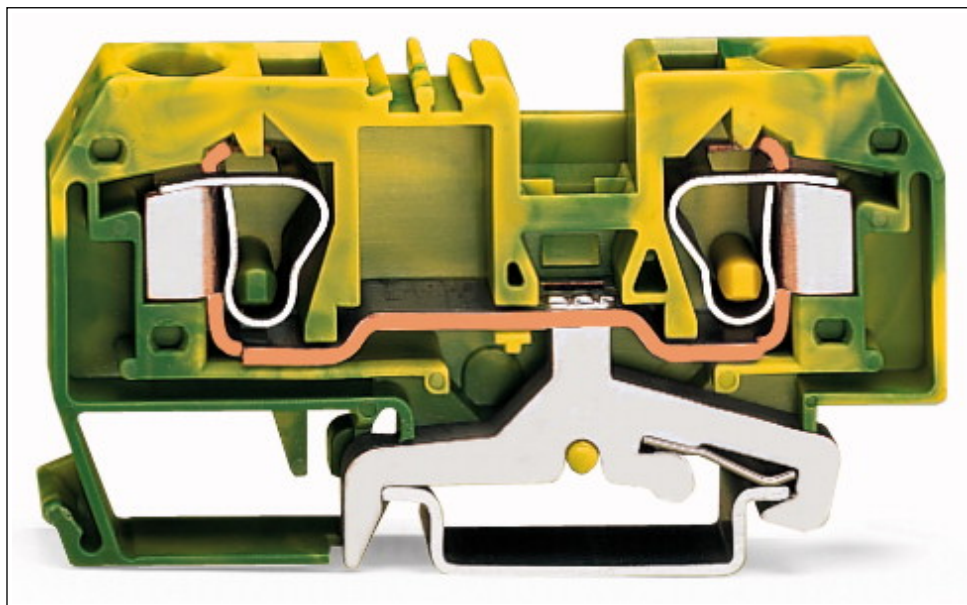

Images & drawings