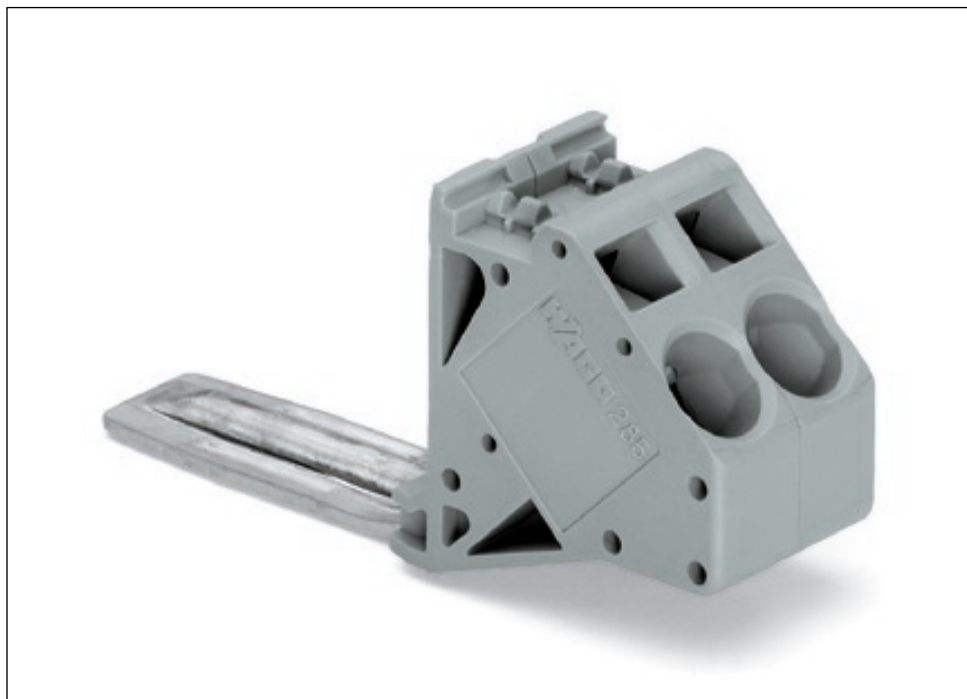

Images & drawings