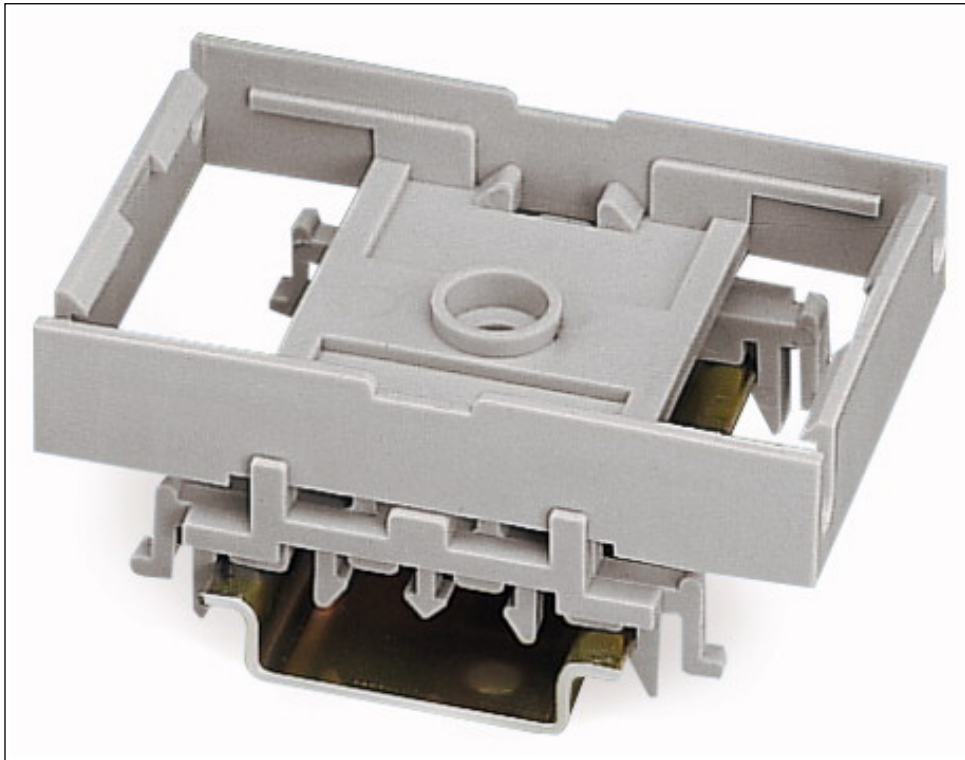

Mounting carrier; for screw or DIN-rail mounting

Item No.: 288-001

Mounting carrier; for screw or DIN-rail mounting

Marking

RoHS ✓
Compliant

Business data

Supplier	WAGO
Item no.	288-001
GTIN / EAN	4017332159548
Content	1
Order amount	1
Customer item number	

Notes

Technical data

Miscellaneous

Color	gray
Fire load [MJ]	0.246 [MJ]
Weight [g]	7.9 [g]
Width	45.5 mm / 1.791 in
Height from upper-edge of DIN-rail [mm]	26.5 [mm]
Height from upper-edge of DIN-rail	26.5 mm / 1.043 in
Length	65.5 mm / 2.579 in
Type of mounting	DIN 35 rail

Images & drawings

Address

WAGO Kontakttechnik GmbH & Co. KG

Hansastr. 27

32423 Minden

Telefon: 0571/887-0

Fax: 0571/887-169

<http://www.wago.com>

© WAGO Kontakttechnik GmbH & Co. KG

Technische Änderungen und Irrtümer vorbehalten.