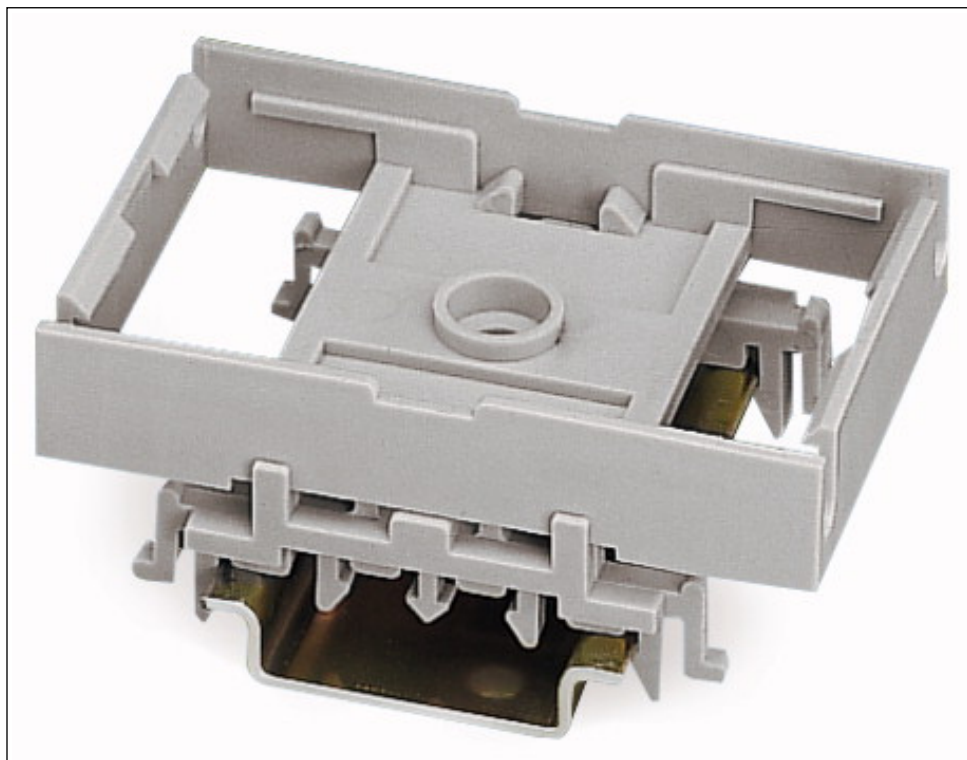

Universal mounting foot; snap-fit type; suitable for DIN 15, 35 and 32 rails

Item No.: 288-002

Universal mounting foot; snap-fit type; suitable for DIN 15, 35 and 32 rails

Marking

RoHS ✓
Compliant

Business data

Supplier	WAGO
Item no.	288-002
GTIN / EAN	4017332159555
Content	1
Order amount	10
Customer item number	

Notes

Technical data

Miscellaneous	
Color	gray
Fire load [MJ]	0.043 [MJ]
Weight [g]	1.48 [g]
Width	45.5 mm / 1.791 in
Length	65.5 mm / 2.579 in
Type of mounting	DIN 35 rail

Images & drawings

Address

WAGO Kontakttechnik GmbH & Co. KG

Hansastr. 27

32423 Minden

Telefon: 0571/887-0

Fax: 0571/887-169

<http://www.wago.com>

© WAGO Kontakttechnik GmbH & Co. KG

Technische Änderungen und Irrtümer vorbehalten.