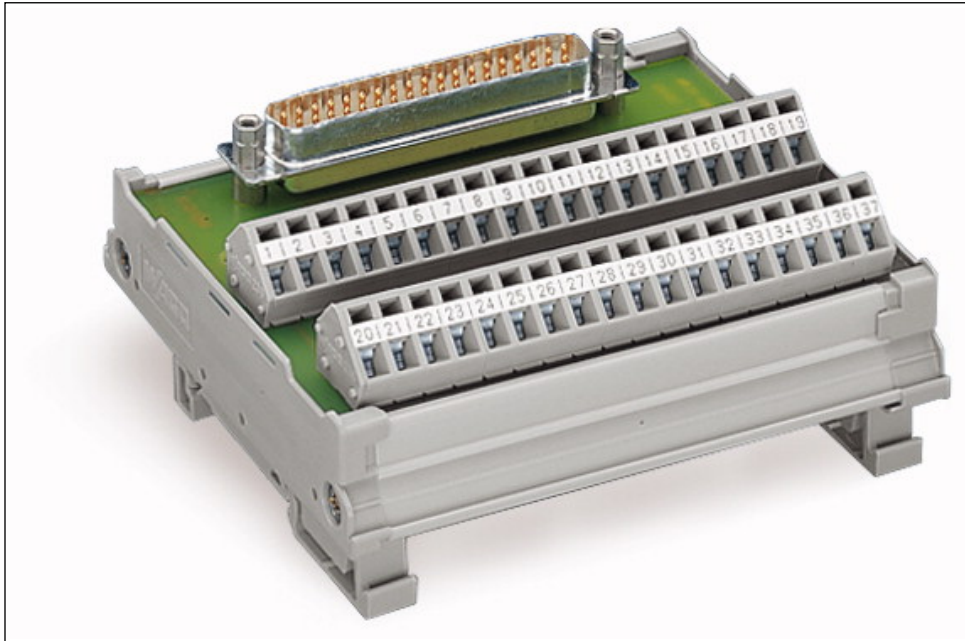

Images & drawings

Address

WAGO Kontakttechnik GmbH & Co. KG

Hansastr. 27

32423 Minden

Telefon: 0571/887-0

Fax: 0571/887-169

<http://www.wago.com>

© WAGO Kontakttechnik GmbH & Co. KG

Technische Änderungen und Irrtümer vorbehalten.