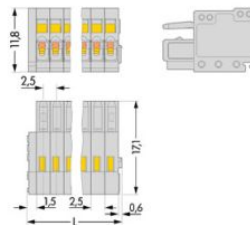

Item no.: 733-108  
 Product description: FEMALE CONNECTOR WITH CODING FINGERS 8 POLE  
 PIN SPACING 2.5 MM / 0.098 IN 100% PROTECTED  
 AGAINST MISMATING

Produkt kann von Bild abweichen / product may differ

Packing unit 100 pieces

Weight	3.5 g
Color	light gray
No. of connection Points	8
No. of potentials	8
pole count	8
Height	11.8 mm
Height	0.465 in
Width	22.5 mm
Width	0.886 in
Depth	17.1 mm
Depth	0.673 in
Pin spacing from	2.5 mm
Pin spacing from	0.098 in
Pollution degree	2
Measured voltage EN	160 V
Measured shock voltage	2.5 kV
Current intensity EN	6 A
Pollution degree	2
Measured voltage EN	320 V

Measured shock voltage  
Current intensity EN  
Connection method

2.5 kV  
6 A  
CAGE CLAMP® CONNECTION

Cross section [mm <sup>2</sup> ]	0.08 - 0.5 mm <sup>2</sup>
Wiring method	solid
Cross section [mm <sup>2</sup> ]	0.08 - 0.5 mm <sup>2</sup>
Wiring method	fine-stranded
Cross section [mm <sup>2</sup> ]	0.25 - 0.34 mm <sup>2</sup>
Wiring method	fine-stranded (with ferrule and plastic collar)
Cross section [mm <sup>2</sup> ]	0.25 - 0.34 mm <sup>2</sup>
Wiring method	fine-stranded (with ferrule, without plastic collar)
Cross section [AWG]	28 - 20 AWG
Strip length from	5 mm
Strip length to	6 mm
Material group	I
Contact surface	tin-plated
xxx-xxx/033-000	Strain relief plate 12,5 mm

Item no.	Admission office	Approval no.	Voltage [V]	Current [A]	Cross section [ mm <sup>2</sup> ]
733-108	ABS	04-HG469925/1-PDA	250	4	0,8-0,5
733-108	BV	11915/A0	250	4	0,8-0,5
733-108	CCA	NL5640	250	4	0,8-0,5
733-108	CSA	154112-1465035	150	4	28-20
733-108	DNV	E-9218	250	4	0,8-0,5
733-108	GL	17296-00HH	250	4	0,8-0,5
733-108	KEMA	2077592.01	250	4	0,8-0,5
733-108	LR	96/20035	250	6	0,8-0,5
733-108	RMR	11130002	250	4	0,8-0,5
733-108	UR	E45171	250	4	28-20
733-108	UR	E45172	150	4	28-20