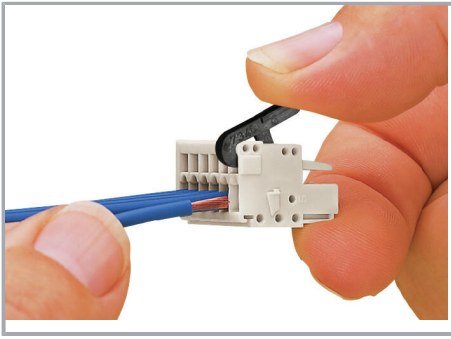

Inserting a conductor via operating lever.

Subject to changes. Please also observe the further product documentation!