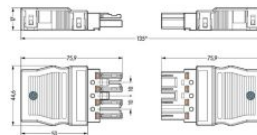

Item no.: 770-104  
 Product description: socket with relief housing 4 pole pin spacing 10 mm / 0.394 in  
 100% protected against mismatching wire diameter 9-13 mm

Produkt kann von Bild abweichen / product may differ

Packing unit 25 pieces

RoHS compliant

Product group	20 (WINSTA)
pole count	4
Cross section [mm <sup>2</sup> ]	0.5 - 4 mm <sup>2</sup>
Cross section [AWG]	20 - 12 AWG
Connection method	CAGE CLAMP®S Connection
Measured voltage EN	400 V
Measured shock voltage	6 kV
Pollution degree	3
Current intensity EN	25 A
Weight	24.542 g
Color	black
No. of connection Points	8
No. of potentials	4
Height	17 mm
Height	0.669 in
Width	44.6 mm
Width	1.756 in
Depth	75.9 mm
Depth	2.988 in

Strip length from  
Strip length to  
Strip length

9 mm  
9 mm  
0.35 in

Item number	Admission office	Approval no.	Voltage [V]	Current [A]	Cross section [ mm <sup>2</sup> ]
770-104	ABS	06-HG154986/11-PDA	400	25	0,5-4,0
770-104	CBCertificateVDE	DE1-29543	250/400	25	0,5-4
770-104	CCA		400	25	0,5-4,0
770-104	cURus	E45171	600	20	12
770-104	DNV	E-9217	400	25	4
770-104	GL	42875-02HH	400	25	4
770-104	KEMA		400	25	0,5-4,0
770-104	LR	02/20050(E3)	250	25	2,5
770-104	PRS	TE/1719/880590/08	400	25	0,5-4,0
770-104	PSE	JET0695-43009-1002	600	20	12
770-104	VDE	Ausweis.Nr.30726	250/400	16/25	0,5-4,0