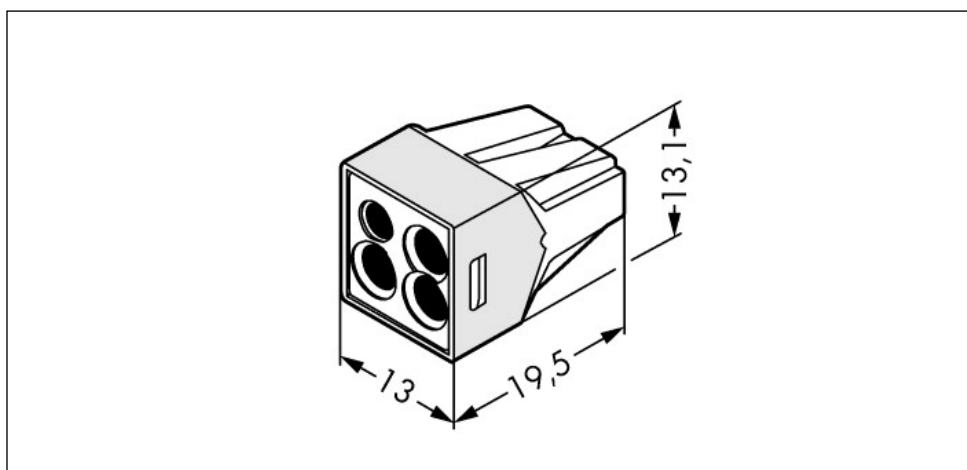

Address

WAGO Kontakttechnik GmbH & Co. KG

Hansastr. 27

32423 Minden

Telefon: 0571/887-0

Fax: 0571/887-169

<http://www.wago.com>

© WAGO Kontakttechnik GmbH & Co. KG

Technische Änderungen und Irrtümer vorbehalten.