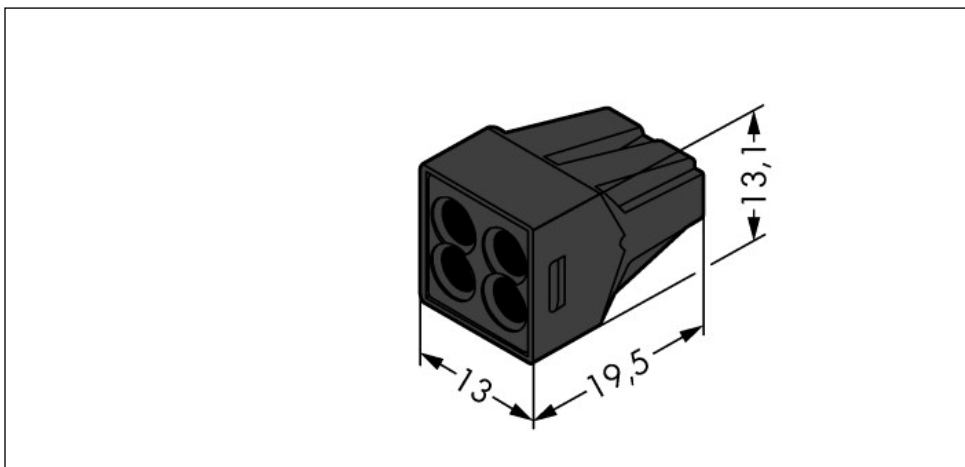

Address

WAGO Kontakttechnik GmbH & Co. KG

Hansastr. 27

32423 Minden

Telefon: 0571/887-0

Fax: 0571/887-169

<http://www.wago.com>

© WAGO Kontakttechnik GmbH & Co. KG

Technische Änderungen und Irrtümer vorbehalten.