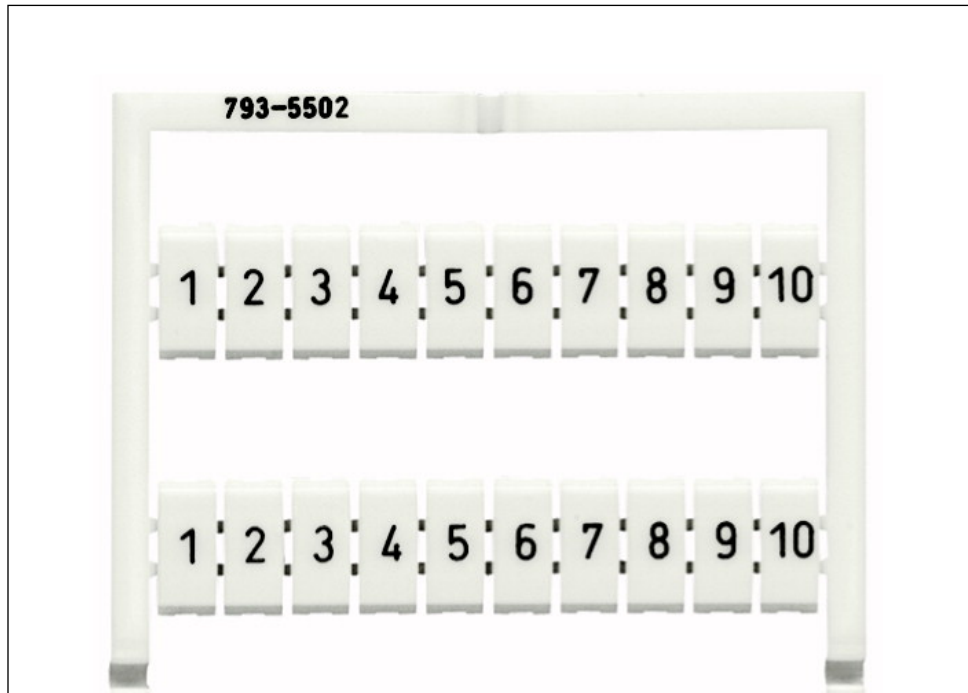

Printview: WMB Multi marking system; Horizontal marking; 1 ... 10 (10x); for terminal block width 5 - 17.5 mm; stretchable 5 - 5.2 mm; 10 strips with 10 markers per card; consecutive numbers each strip - Item No.: 793-5502

Address

WAGO Kontakttechnik GmbH & Co. KG

Hansastr. 27

32423 Minden

Telefon: 0571/887-0

Fax: 0571/887-169

<http://www.wago.com>

© WAGO Kontakttechnik GmbH & Co. KG

Technische Änderungen und Irrtümer vorbehalten.