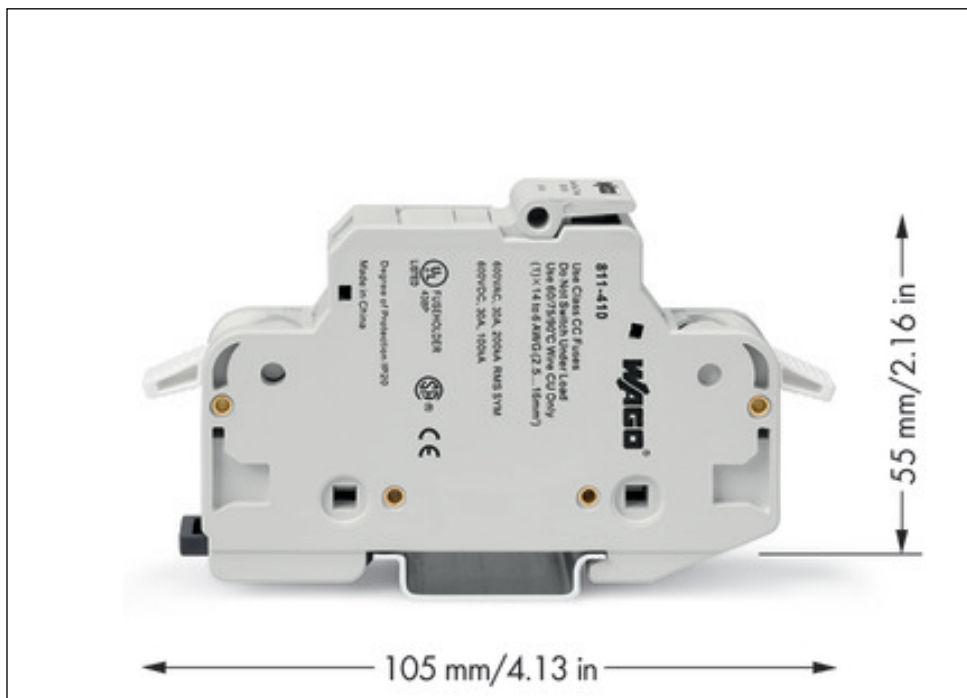

Fuse terminal block; for class CC fuses; without blown fuse indication; suitable for DIN 35 rail acc. to EN 60715; 1-pole

Item No.: 811-410

Fuse terminal block; for class CC fuses; without blown fuse indication; suitable for DIN 35 rail acc. to EN 60715; 1-pole

Marking

RoHS ✓
Compliant

Business data

Supplier	WAGO
Item no.	811-410
GTIN / EAN	4050821508151
Content	1
Order amount	1
Customer item number	

Notes

Technical data

Miscellaneous

No. of poles	1
Total number of connection points	2
Total number of potentials	1
Color	light gray
Ratings according to 1	IEC/EN 60947-7-3
Nominal current [A]	32 [A]
Connection technology (1)	CAGE CLAMP®
Solid sizes 1	2.5 ... 16 mm ² / 16 ... 6 AWG

Printview: Fuse terminal block; for class CC fuses; without blown fuse indication; suitable for DIN 35 rail acc. to EN 60715; 1-pole - Item No.: 811-410

Technical data	
<i>Fine-stranded wires 1</i>	<i>2.5 ... 16 mm² / 16 ... 6 AWG</i>
<i>Strip length 1</i>	<i>12 ... 13 mm / 0.47 ... 0.51 in</i>
<i>Type of wiring</i>	<i>Front-entry wiring</i>
<i>Design</i>	<i>horizontal</i>
<i>Insulating material</i>	<i>Polyamide 66 (PA 66)</i>
<i>Weight [g]</i>	<i>1.111 [g]</i>
<i>Width</i>	<i>17.5 mm / 0.689 in</i>
<i>Height from upper-edge of DIN-rail [mm]</i>	<i>55 [mm]</i>
<i>Height from upper-edge of DIN-rail</i>	<i>55 mm / 2.165 in</i>
<i>Length</i>	<i>105 mm / 4.134 in</i>
<i>Type of mounting</i>	<i>DIN 35 rail</i>
<i>Safety information 1</i>	<i>Electrical ratings are given by the fuse.</i>
<i>Safety information 2</i>	<i>Temperature scale handling from -35°C ... +85°C</i>

Printview: Fuse terminal block; for class CC fuses; without blown fuse indication; suitable for DIN 35 rail acc. to EN 60715; 1-pole - Item No.: 811-410

Images & drawings

Address

WAGO Kontakttechnik GmbH & Co. KG