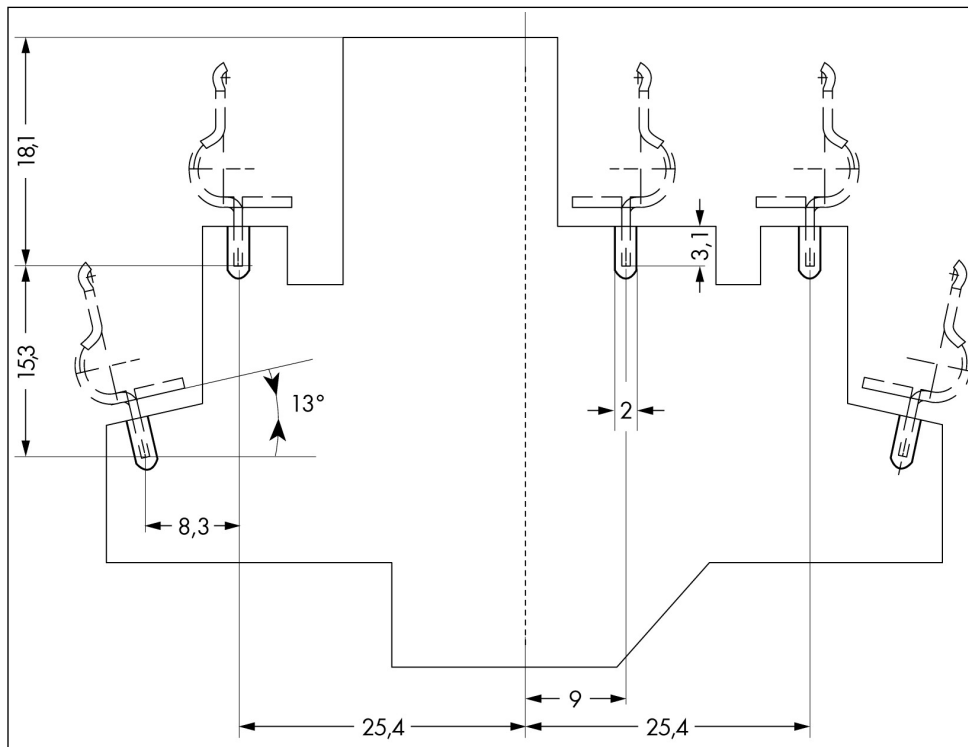

Address

WAGO Kontakttechnik GmbH & Co. KG

Hansastr. 27

32423 Minden

Telefon: 0571/887-0

Fax: 0571/887-169

<http://www.wago.com>

© WAGO Kontakttechnik GmbH & Co. KG

Technische Änderungen und Irrtümer vorbehalten.