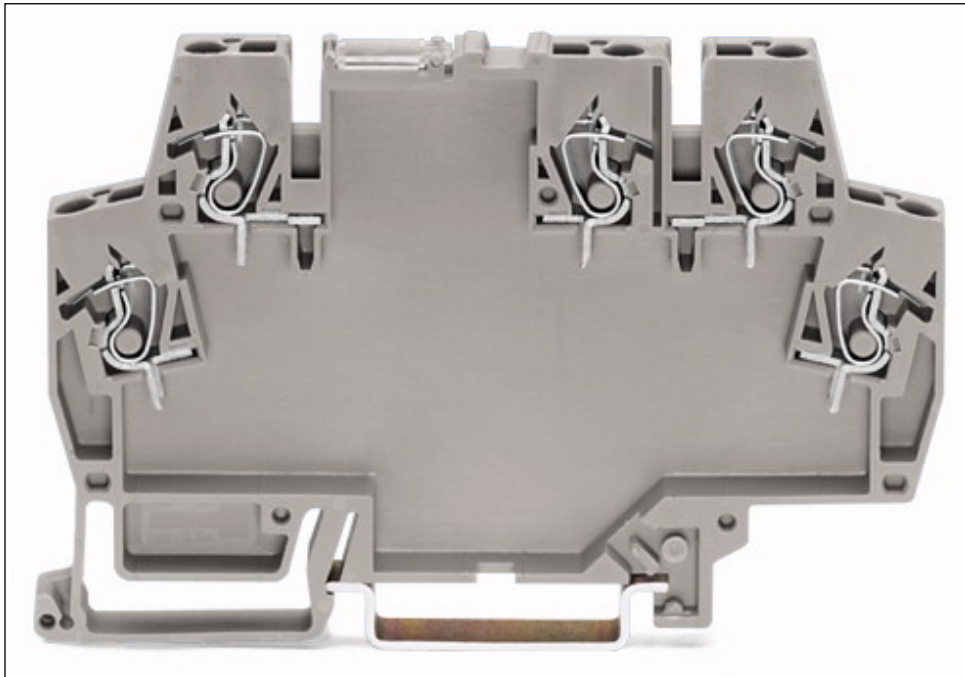

Images & drawings