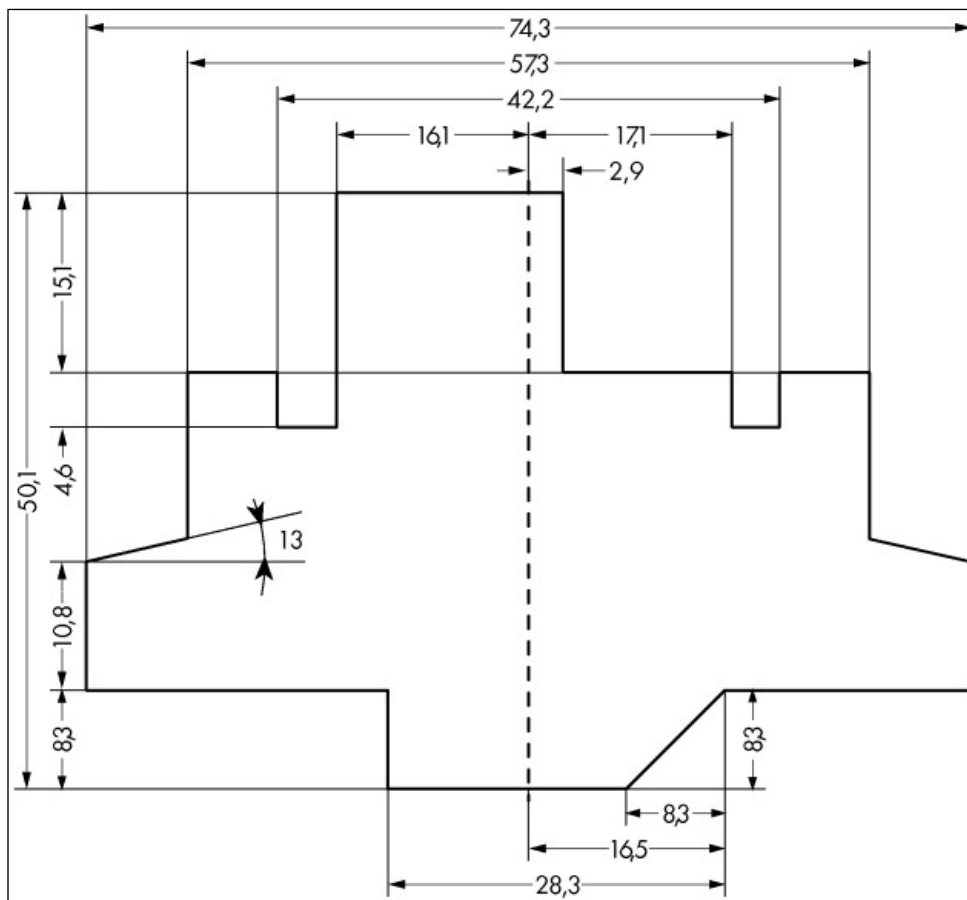

Images & drawings