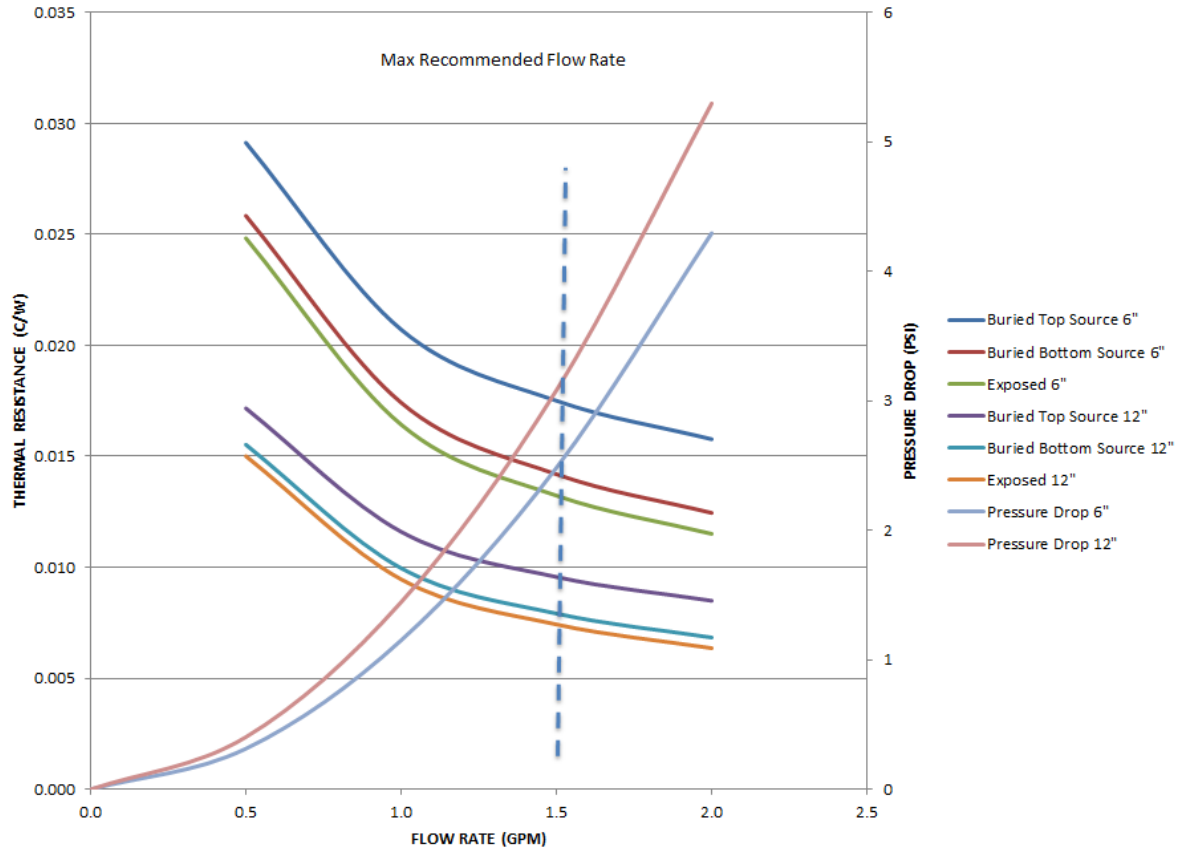

4 Pass

Thermal Performance: