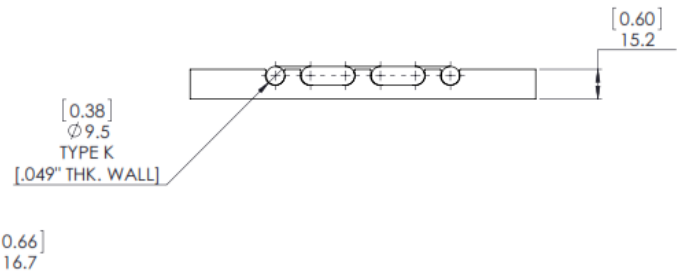

## 6 Pass

Thermal Performance:

Figure #1

- #120455

Figure #2

- #120456 & #120457

Figure #3

- #120458, #120459, #120460

W-V P/N	REV	"X" DIM [in.] mm
120458	1	[6.00] 152.4
120459	1	[12.00] 304.8
120460	1	[24.00] 609.6