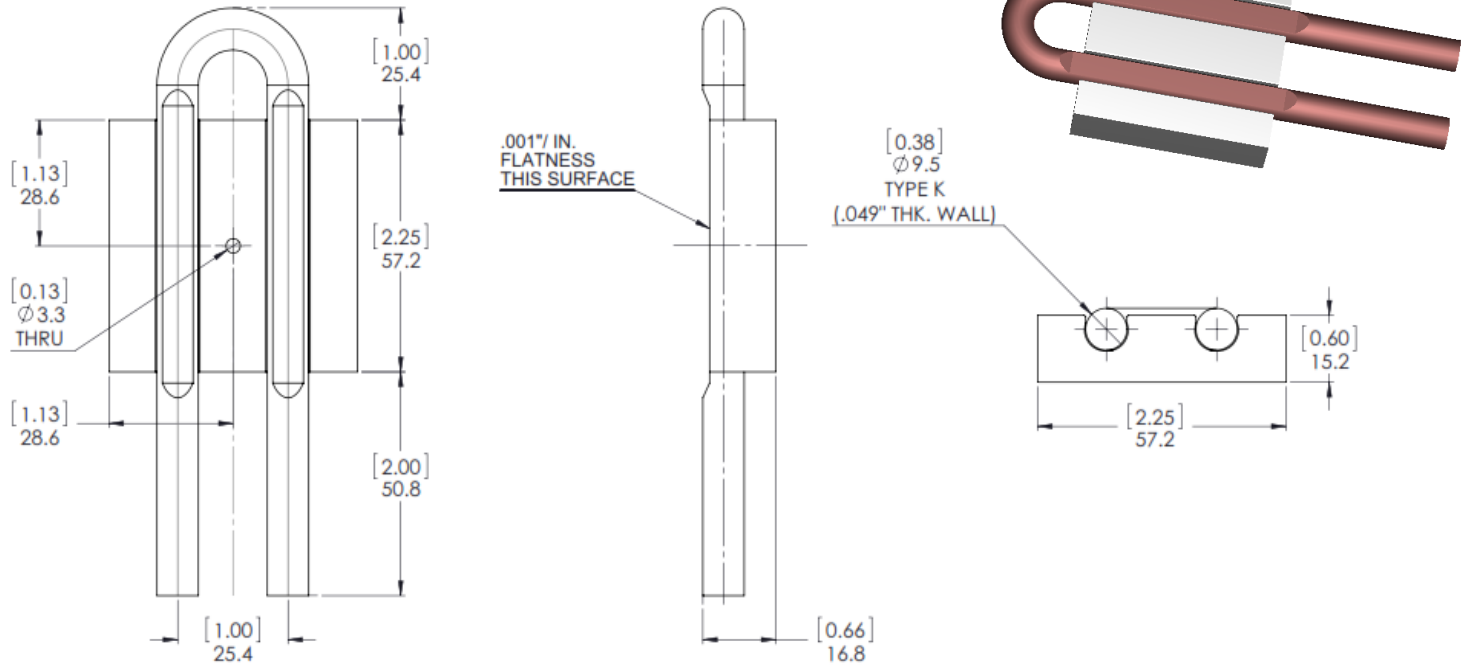

## 6 Pass

Thermal Performance:

Figure #1

- #120455

Figure #2

- #120456 & #120457

Figure #3

- #120458, #120459, #120460

W-V P/N	REV	"X" DIM [in.] mm
120458	1	[6.00] 152.4
120459	1	[12.00] 304.8
120460	1	[24.00] 609.6