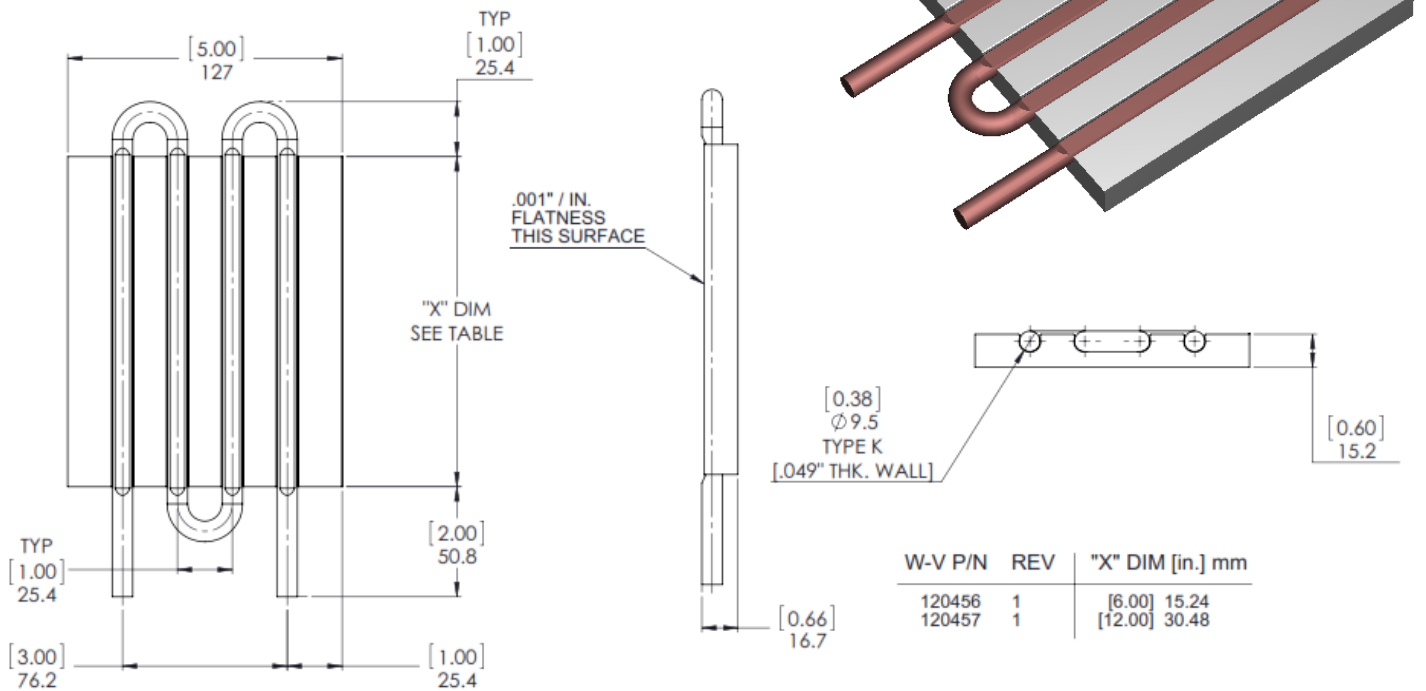

### Key Specifications:

- Base Plate: Extruded Aluminum
- Copper Tube Material: .375" OD x .049" wall
- Thermal Epoxy fill with high thermal conductivity

Part Number	Description	"X" Dimension Inches	Passes	Figure
120455	Exposed Tube 2- Pass Coldplate	N/A	2	1
120456	Exposed Tube 4- Pass Coldplate	6.00	4	2
120457	Exposed Tube 4- Pass Coldplate	12.00	4	2
120458	Exposed Tube 6- Pass Coldplate	6.00	6	3
120459	Exposed Tube 6- Pass Coldplate	12.00	6	3
120460	Exposed Tube 6- Pass Coldplate	24.00	6	3

## 6 Pass

Thermal Performance:

Figure #1

- #120455

Figure #2

- #120456 & #120457

Figure #3

- #120458, #120459, #120460

W-V P/N	REV	"X" DIM [in.] mm
120458	1	[6.00] 152.4
120459	1	[12.00] 304.8
120460	1	[24.00] 609.6