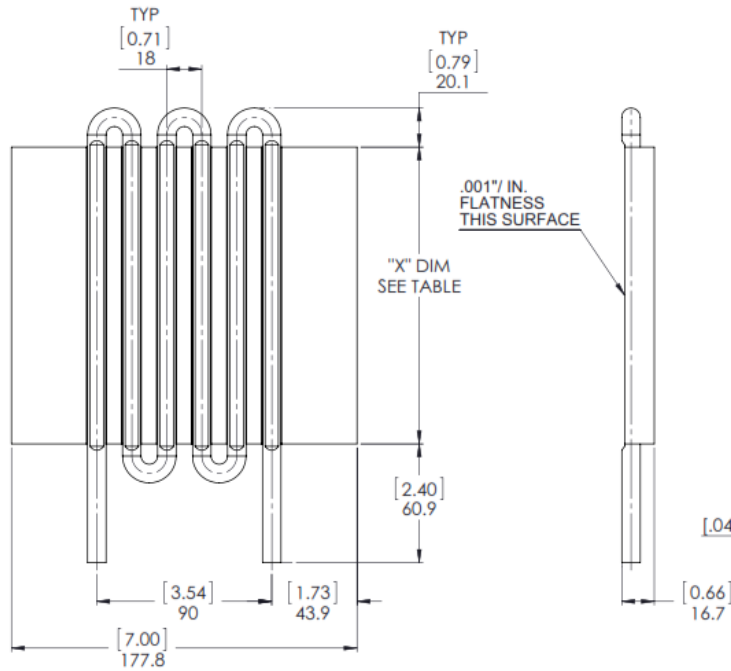

### Key Specifications:

- Base Plate: Extruded Aluminum
- Copper Tube Material: .375" OD x .049" wall
- Thermal Epoxy fill with high thermal conductivity

Part Number	Description	"X" Dimension Inches	Passes	Figure
120455	Exposed Tube 2- Pass Coldplate	N/A	2	1
120456	Exposed Tube 4- Pass Coldplate	6.00	4	2
120457	Exposed Tube 4- Pass Coldplate	12.00	4	2
120458	Exposed Tube 6- Pass Coldplate	6.00	6	3
120459	Exposed Tube 6- Pass Coldplate	12.00	6	3
120460	Exposed Tube 6- Pass Coldplate	24.00	6	3

## 6 Pass

Thermal Performance:

Figure #1

- #120455

Figure #2

- #120456 & #120457

Figure #3

- #120458, #120459, #120460

W-V P/N	REV	"X" DIM [in.] mm
120458	1	[6.00] 152.4
120459	1	[12.00] 304.8
120460	1	[24.00] 609.6