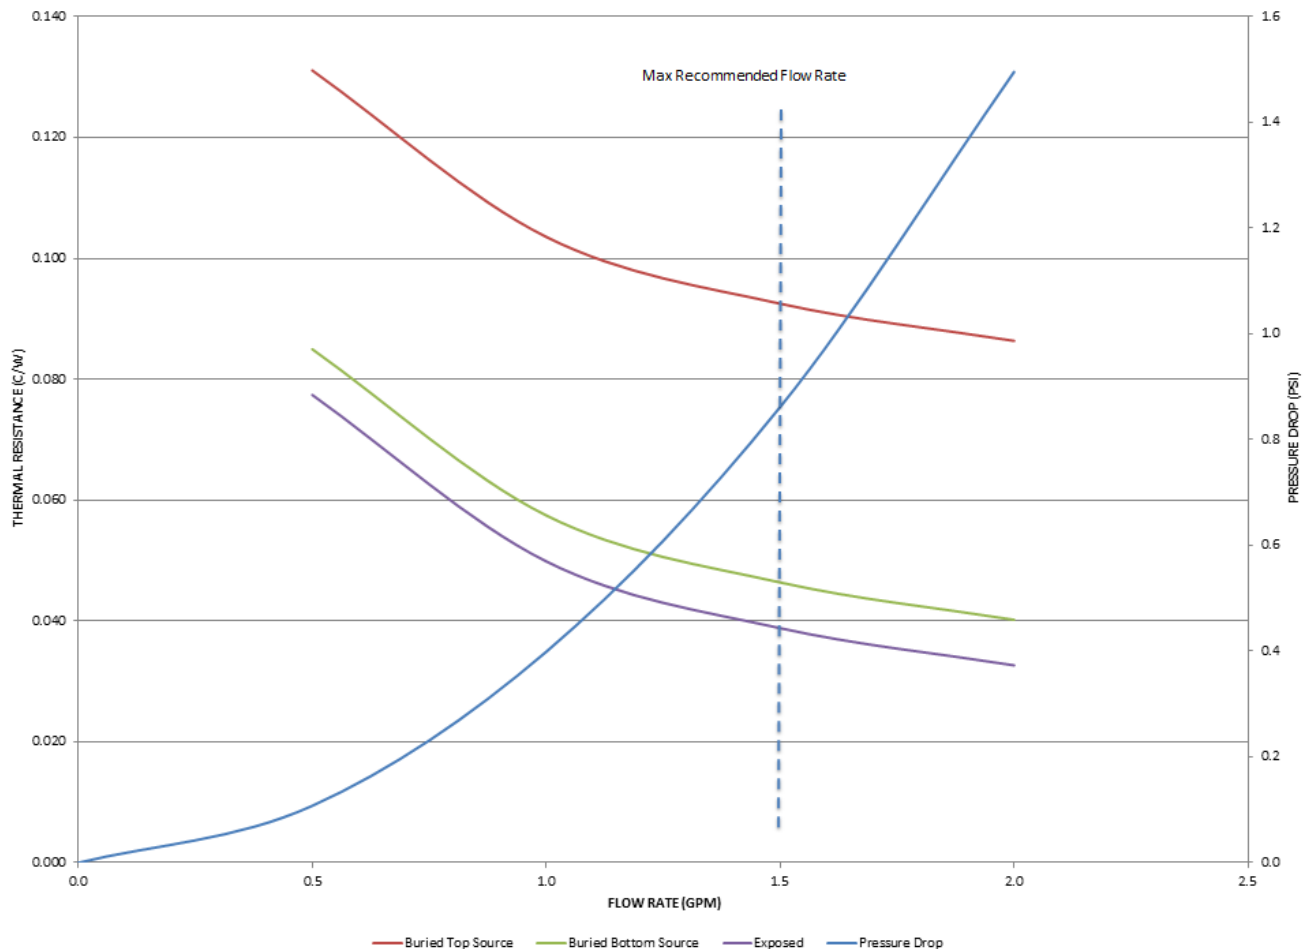

2 Pass

Thermal Performance: