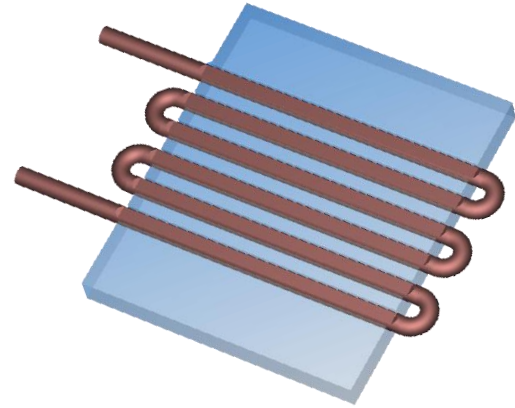

# Exposed Tube Liquid Cold Plates Plates

Wakefield- Vette's exposed tube liquid cold plates ensure minimum thermal resistance between the power device and the cold plate by placing the coolant tube in direct contact with the power device's base. Direct contact reduces the number of thermal interfaces between device and fluid thus increasing performance for the application.

### Key Specifications:

- Base Plate: Extruded Aluminum
- Copper Tube Material: .375" OD x .049" wall
- Thermal Epoxy fill with high thermal conductivity

Part Number	Description	"X" Dimension Inches	Passes	Figure
120455	Exposed Tube 2- Pass Coldplate	N/A	2	1
120456	Exposed Tube 4- Pass Coldplate	6.00	4	2
120457	Exposed Tube 4- Pass Coldplate	12.00	4	2
120458	Exposed Tube 6- Pass Coldplate	6.00	6	3
120459	Exposed Tube 6- Pass Coldplate	12.00	6	3
120460	Exposed Tube 6- Pass Coldplate	24.00	6	3

## 4 Pass

Thermal Performance:

## 6 Pass

Thermal Performance:

Figure #1

- #120455

Figure #2

- #120456 & #120457

Figure #3

- #120458, #120459, #120460