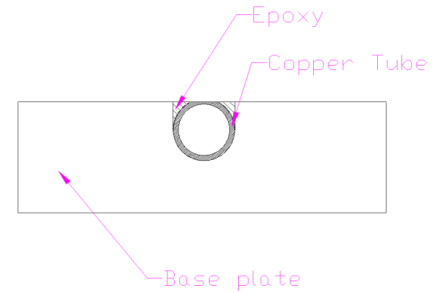

# Exposed Tube Liquid Cold Plates Plates

Wakefield- Vette's exposed tube liquid cold plates ensure minimum thermal resistance between the power device and the cold plate by placing the coolant tube in direct contact with the power device's base. Direct contact reduces the number of thermal interfaces between device and fluid thus increasing performance for the application.

### Key Specifications:

- Base Plate: Extruded Aluminum
- Copper Tube Material: .375" OD x .049" wall
- Thermal Epoxy fill with high thermal conductivity

Part Number	Description	"X" Dimension Inches	Passes	Figure
120455	Exposed Tube 2- Pass Coldplate	N/A	2	1
120456	Exposed Tube 4- Pass Coldplate	6.00	4	2
120457	Exposed Tube 4- Pass Coldplate	12.00	4	2
120458	Exposed Tube 6- Pass Coldplate	6.00	6	3
120459	Exposed Tube 6- Pass Coldplate	12.00	6	3
120460	Exposed Tube 6- Pass Coldplate	24.00	6	3

## 2 Pass