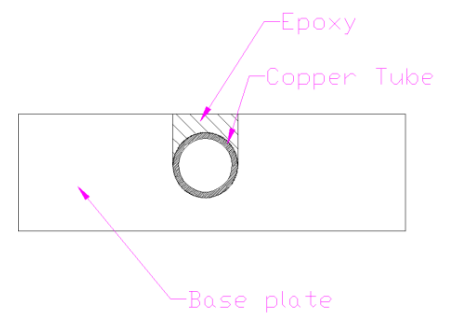

Full Buried Tube Liquid Cold Plates

Wakefield- Vette's fully buried tube liquid cold plates have the ability to cool both sides of the cold plate because of its positioning within the base plate. Another key feature of the fully buried tube is that it is not exposed to the outside environment. Some engineers prefer the epoxy layer above the tube to protect the tube from leakage.

Key Specifications:

- Base Plate: Extruded Aluminum
- Copper Tube Material: .375" OD x .049" wall
- Thermal Epoxy fill with high thermal conductivity

Part Number	Description	"X" Dimension Inches	Passes	Figure
120959	Fully Buried Tube 2- Pass Coldplate	N/A	2	1
120960	Fully Buried Tube 4- Pass Coldplate	6.00	4	2
120961	Fully Buried Tube 4- Pass Coldplate	12.00	4	2
120962	Fully Buried Tube 6- Pass Coldplate	6.00	6	3
120963	Fully Buried Tube 6- Pass Coldplate	12.00	6	4
120964	Fully Buried Tube 6- Pass Coldplate	24.00	6	5

2 Pass

Thermal Performance:

4 Pass

Thermal Performance:

6 Pass

Thermal Performance:

Full Buried Tube Liquid Cold Plates

Figure #1