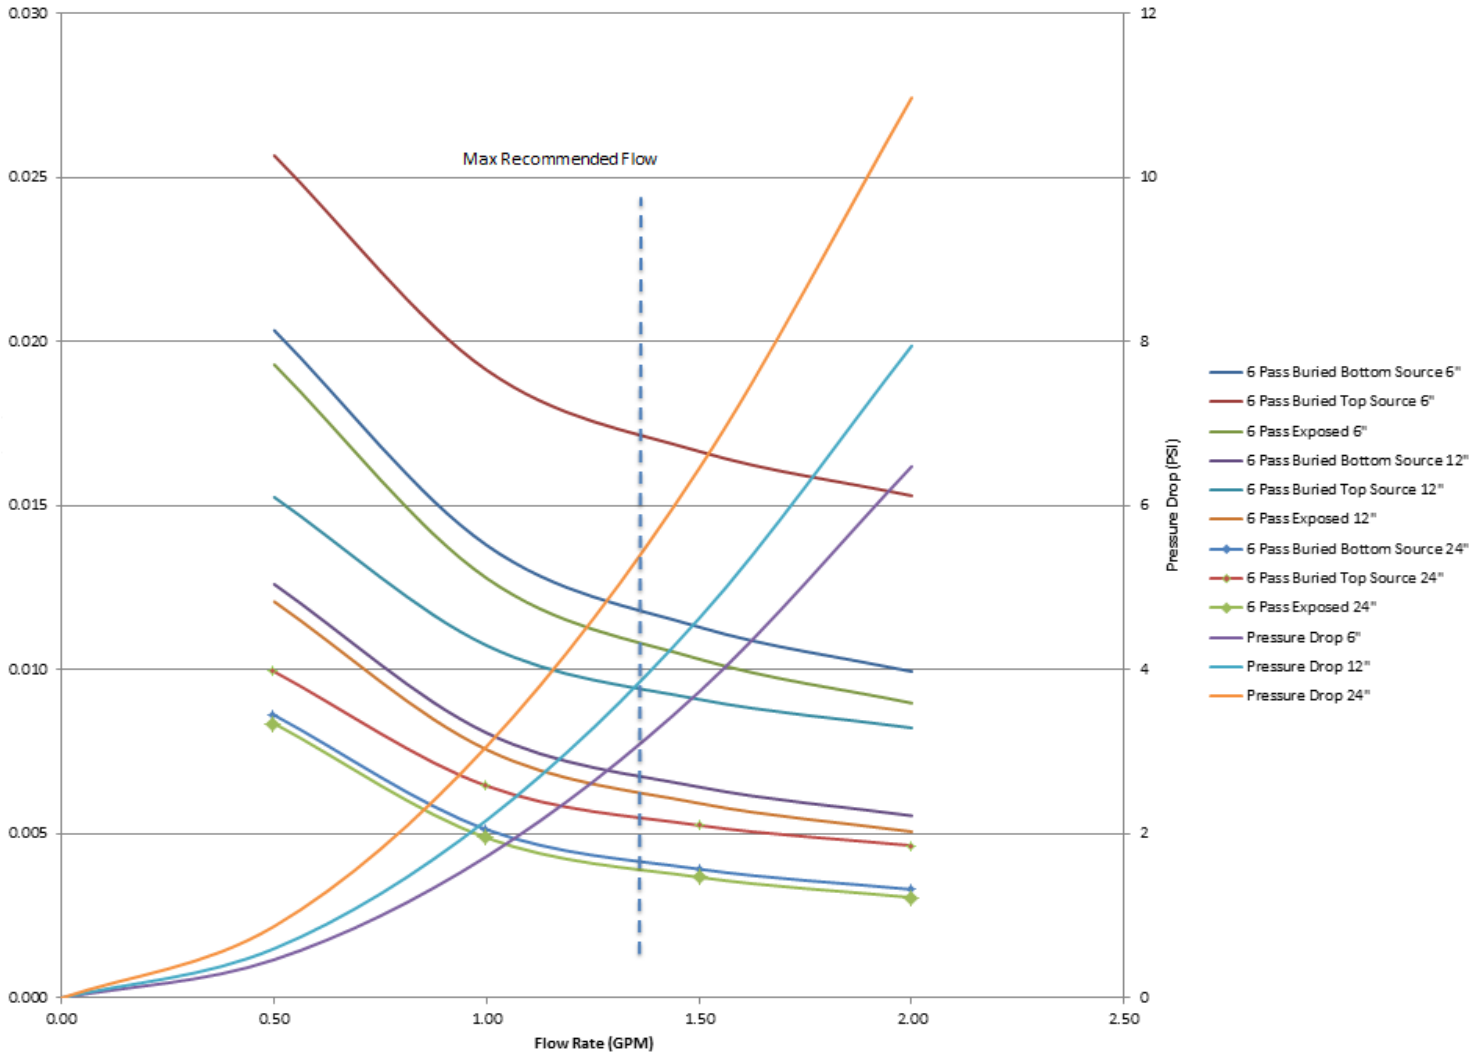

Full Buried Tube Liquid Cold Plates

Wakefield- Vette's fully buried tube liquid cold plates have the ability to cool both sides of the cold plate because of its positioning within the base plate. Another key feature of the fully buried tube is that it is not exposed to the outside environment. Some engineers prefer the epoxy layer above the tube to protect the tube from leakage.

Key Specifications:

- Base Plate: Extruded Aluminum
- Copper Tube Material: .375" OD x .049" wall
- Thermal Epoxy fill with high thermal conductivity

Part Number	Description	"X" Dimension Inches	Passes	Figure
120959	Fully Buried Tube 2- Pass Coldplate	N/A	2	1
120960	Fully Buried Tube 4- Pass Coldplate	6.00	4	2
120961	Fully Buried Tube 4- Pass Coldplate	12.00	4	2
120962	Fully Buried Tube 6- Pass Coldplate	6.00	6	3
120963	Fully Buried Tube 6- Pass Coldplate	12.00	6	4
120964	Fully Buried Tube 6- Pass Coldplate	24.00	6	5

2 Pass

Thermal Performance:

4 Pass

Thermal Performance:

6 Pass

Thermal Performance:

Full Buried Tube Liquid Cold Plates

Figure #1

- #120959

Figure #2

- #120960 & #120961

Figure #3

- #120962

Figure #4

- #120963

Figure #5