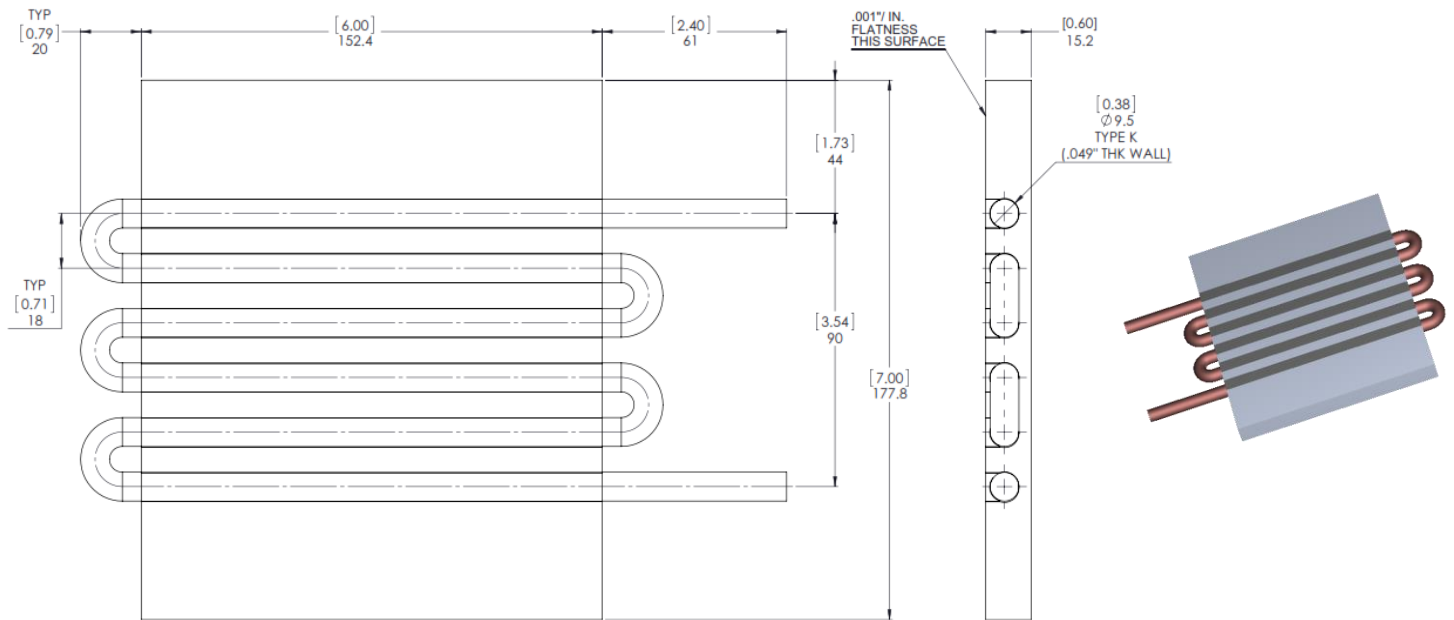

Key Specifications:

- Base Plate: Extruded Aluminum
- Copper Tube Material: .375" OD x .049" wall
- Thermal Epoxy fill with high thermal conductivity

Part Number	Description	"X" Dimension Inches	Passes	Figure
120959	Fully Buried Tube 2- Pass Coldplate	N/A	2	1
120960	Fully Buried Tube 4- Pass Coldplate	6.00	4	2
120961	Fully Buried Tube 4- Pass Coldplate	12.00	4	2
120962	Fully Buried Tube 6- Pass Coldplate	6.00	6	3
120963	Fully Buried Tube 6- Pass Coldplate	12.00	6	4
120964	Fully Buried Tube 6- Pass Coldplate	24.00	6	5

- #120959

Figure #2

- #120960 & #120961

Figure #3

- #120962

Figure #4

- #120963

Figure #5