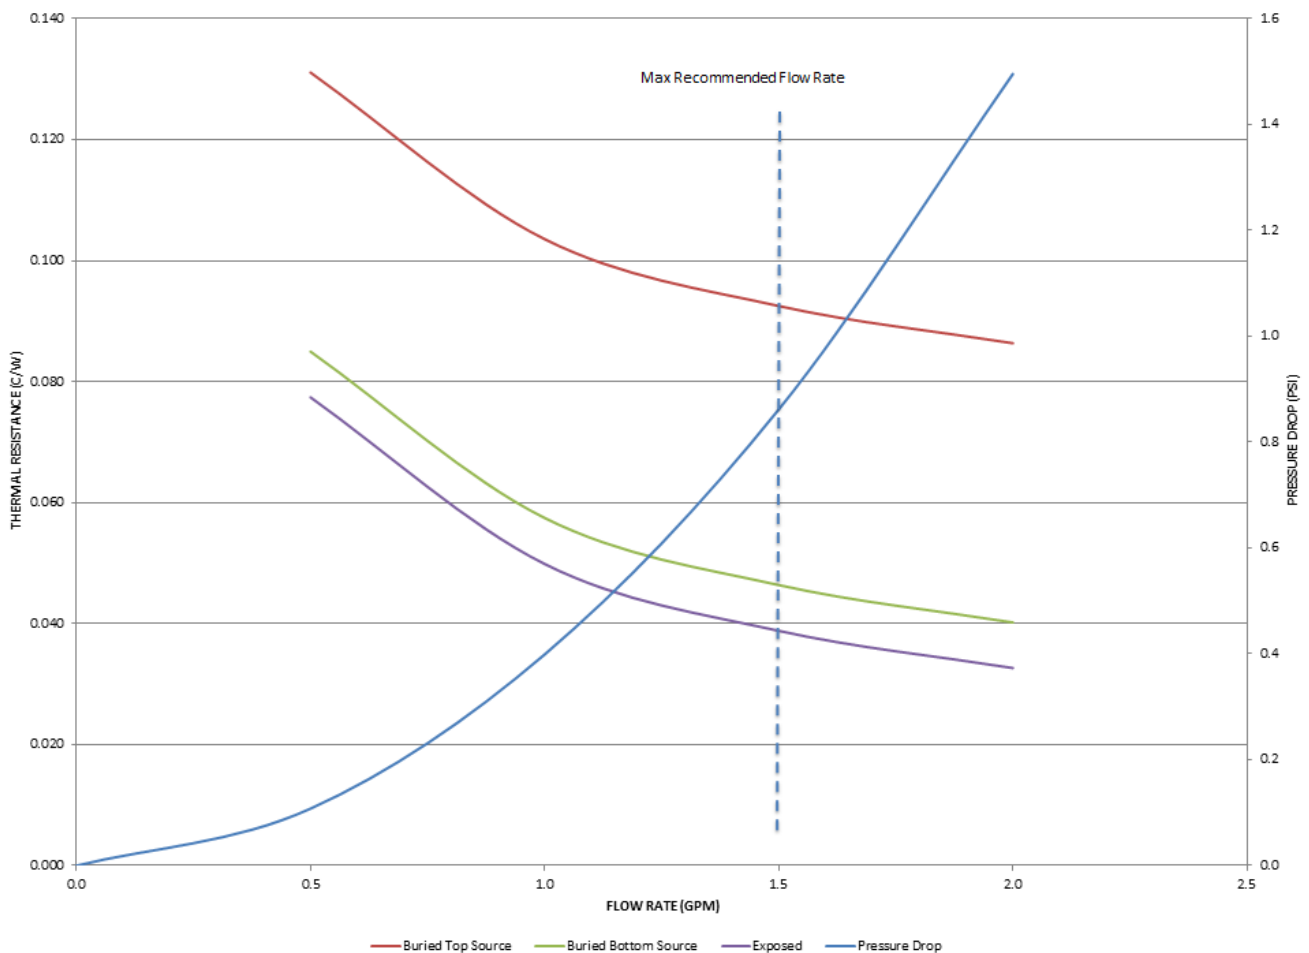

Full Buried Tube Liquid Cold Plates

Wakefield- Vette's fully buried tube liquid cold plates have the ability to cool both sides of the cold plate because of its positioning within the base plate. Another key feature of the fully buried tube is that it is not exposed to the outside environment. Some engineers prefer the epoxy layer above the tube to protect the tube from leakage.

Key Specifications:

- Base Plate: Extruded Aluminum
- Copper Tube Material: .375" OD x .049" wall
- Thermal Epoxy fill with high thermal conductivity

Part Number	Description	"X" Dimension Inches	Passes	Figure
120959	Fully Buried Tube 2- Pass Coldplate	N/A	2	1
120960	Fully Buried Tube 4- Pass Coldplate	6.00	4	2
120961	Fully Buried Tube 4- Pass Coldplate	12.00	4	2
120962	Fully Buried Tube 6- Pass Coldplate	6.00	6	3
120963	Fully Buried Tube 6- Pass Coldplate	12.00	6	4
120964	Fully Buried Tube 6- Pass Coldplate	24.00	6	5

2 Pass

Thermal Performance:

4 Pass

Thermal Performance:

6 Pass

Thermal Performance:

Full Buried Tube Liquid Cold Plates

Figure #1