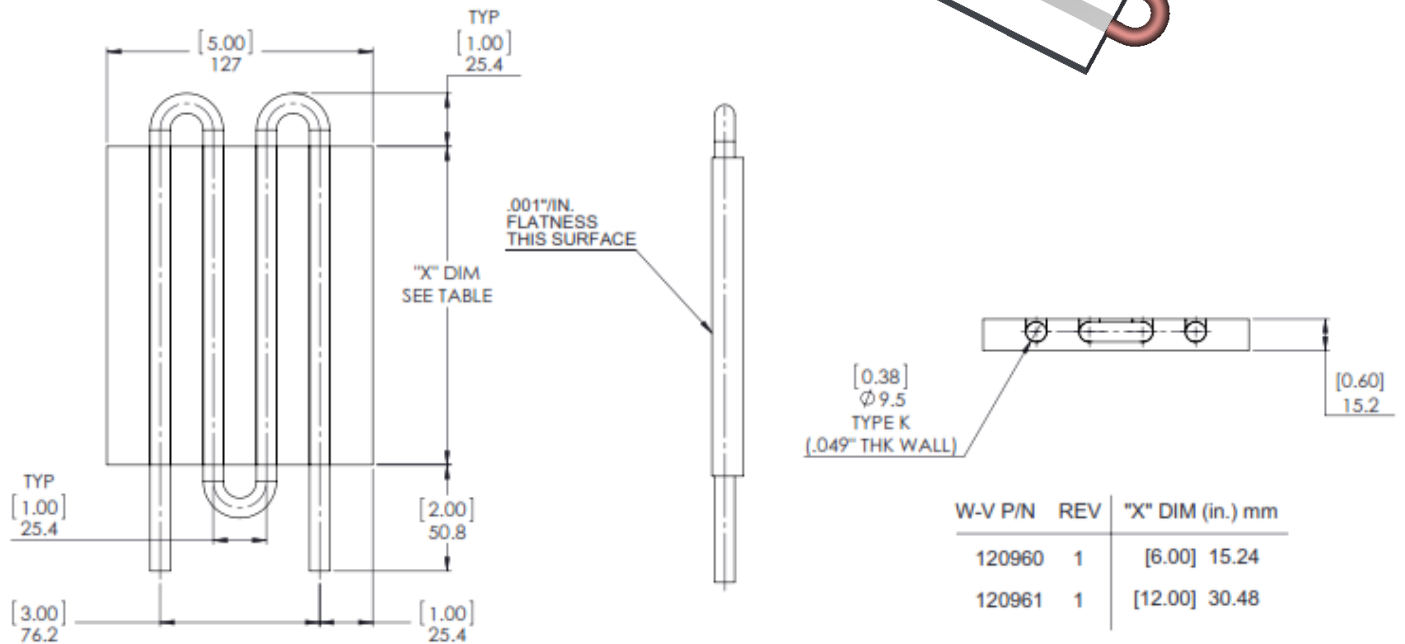

Key Specifications:

- Base Plate: Extruded Aluminum
- Copper Tube Material: .375" OD x .049" wall
- Thermal Epoxy fill with high thermal conductivity

Part Number	Description	"X" Dimension Inches	Passes	Figure
120959	Fully Buried Tube 2- Pass Coldplate	N/A	2	1
120960	Fully Buried Tube 4- Pass Coldplate	6.00	4	2
120961	Fully Buried Tube 4- Pass Coldplate	12.00	4	2
120962	Fully Buried Tube 6- Pass Coldplate	6.00	6	3
120963	Fully Buried Tube 6- Pass Coldplate	12.00	6	4
120964	Fully Buried Tube 6- Pass Coldplate	24.00	6	5

- #120959

Figure #2

- #120960 & #120961

Figure #3

- #120962

Figure #4

- #120963

Figure #5