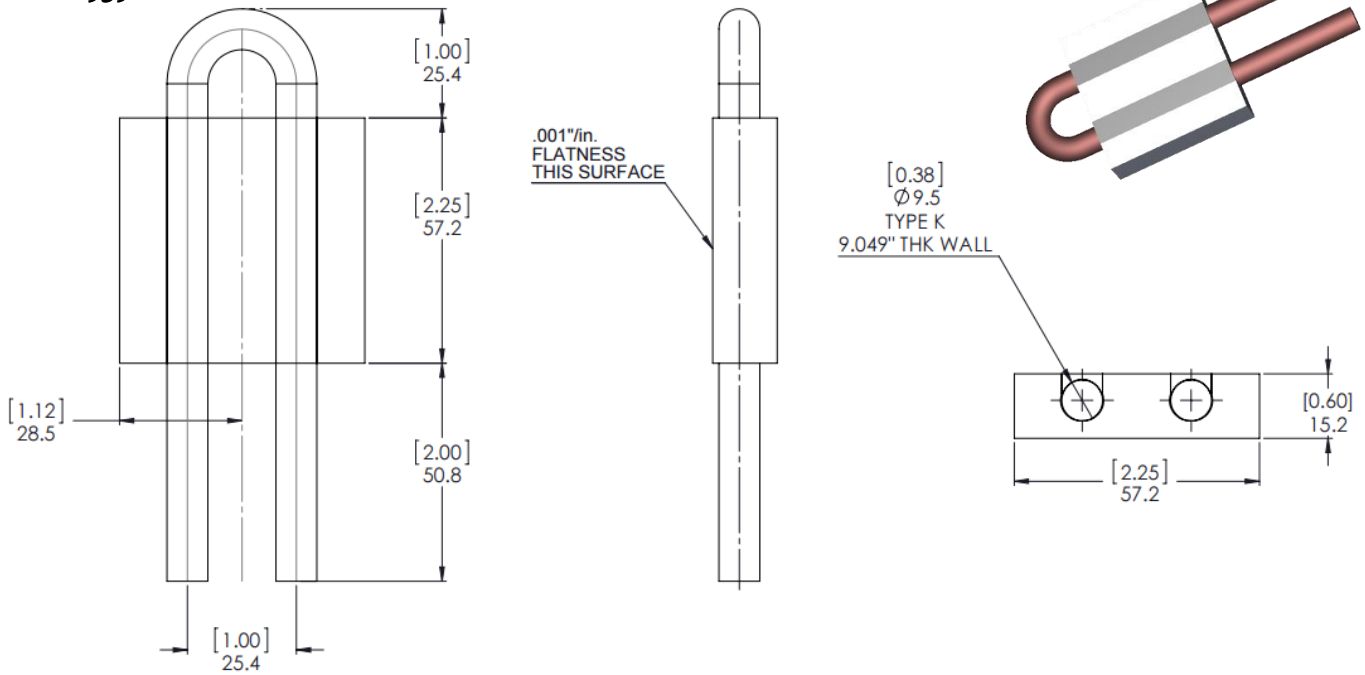

Full Buried Tube Liquid Cold Plates

Wakefield- Vette's fully buried tube liquid cold plates have the ability to cool both sides of the cold plate because of its positioning within the base plate. Another key feature of the fully buried tube is that it is not exposed to the outside environment. Some engineers prefer the epoxy layer above the tube to protect the tube from leakage.

Key Specifications:

- Base Plate: Extruded Aluminum
- Copper Tube Material: .375" OD x .049" wall
- Thermal Epoxy fill with high thermal conductivity

Part Number	Description	"X" Dimension Inches	Passes	Figure
120959	Fully Buried Tube 2- Pass Coldplate	N/A	2	1
120960	Fully Buried Tube 4- Pass Coldplate	6.00	4	2
120961	Fully Buried Tube 4- Pass Coldplate	12.00	4	2
120962	Fully Buried Tube 6- Pass Coldplate	6.00	6	3
120963	Fully Buried Tube 6- Pass Coldplate	12.00	6	4
120964	Fully Buried Tube 6- Pass Coldplate	24.00	6	5

- #120959

Figure #2

- #120960 & #120961

Figure #3

- #120962

Figure #4

- #120963

Figure #5