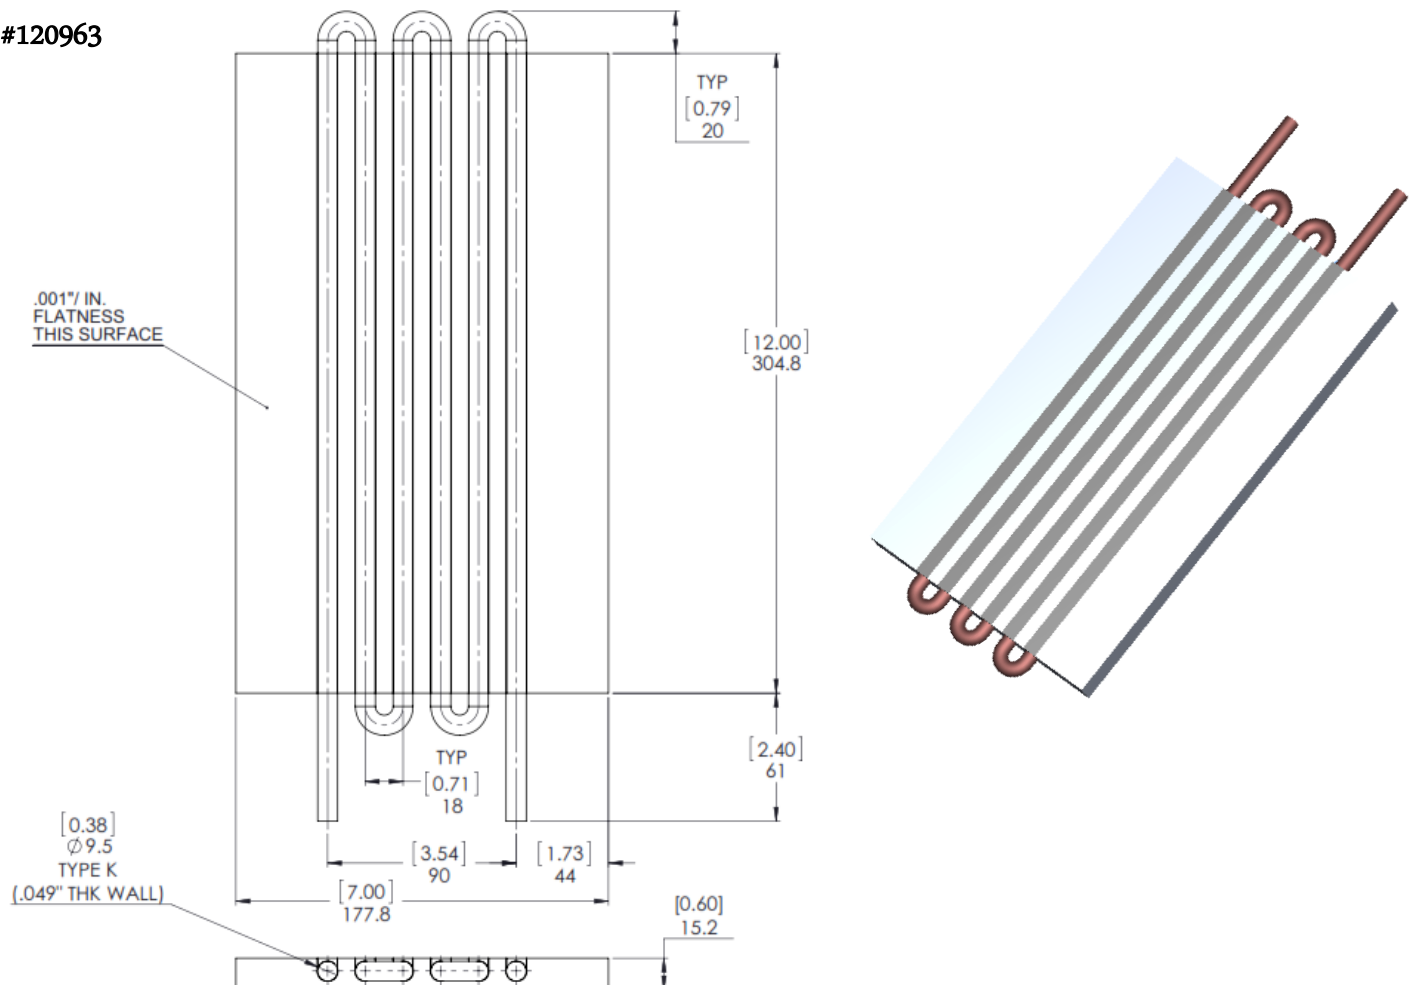

Full Buried Tube Liquid Cold Plates

Wakefield- Vette's fully buried tube liquid cold plates have the ability to cool both sides of the cold plate because of its positioning within the base plate. Another key feature of the fully buried tube is that it is not exposed to the outside environment. Some engineers prefer the epoxy layer above the tube to protect the tube from leakage.

Key Specifications:

- Base Plate: Extruded Aluminum
- Copper Tube Material: .375" OD x .049" wall
- Thermal Epoxy fill with high thermal conductivity

Part Number	Description	"X" Dimension Inches	Passes	Figure
120959	Fully Buried Tube 2- Pass Coldplate	N/A	2	1
120960	Fully Buried Tube 4- Pass Coldplate	6.00	4	2
120961	Fully Buried Tube 4- Pass Coldplate	12.00	4	2
120962	Fully Buried Tube 6- Pass Coldplate	6.00	6	3
120963	Fully Buried Tube 6- Pass Coldplate	12.00	6	4
120964	Fully Buried Tube 6- Pass Coldplate	24.00	6	5

- #120959

Figure #2

- #120960 & #120961

Figure #3

- #120962

Figure #4

- #120963

Figure #5