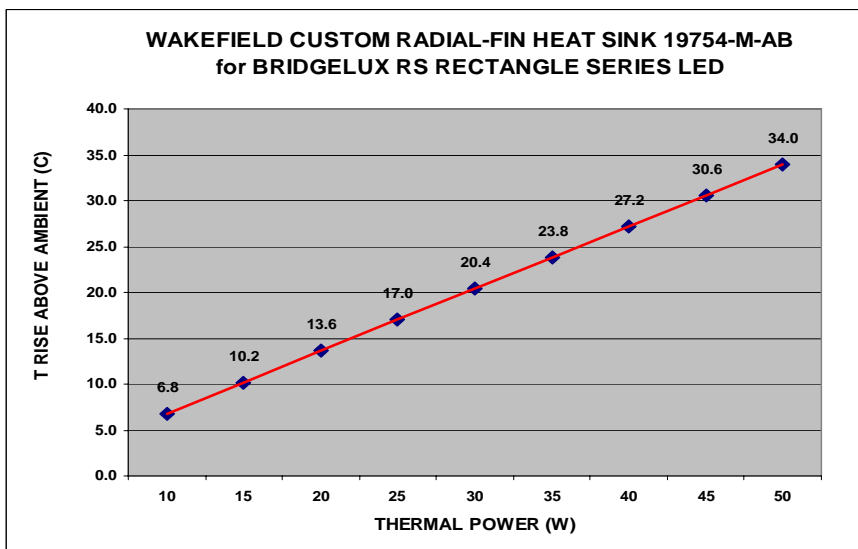

wakefield-vette

Data Sheet

19754 Series--- CUSTOM RADIAL-FIN HEAT SINK

BRIDGELUX P/N	Form factor	Wakefield P/N	HS Length (in)	Electrical (W)	Thermal (W)	HS TR (C/W)	T RISE (C)
BXRA-N3500-00000	RS Rectangle	19754-M-AB	7.5	31	23.3	0.68	15.9
BXRA-C4500-00000	RS Rectangle	19754-M-AB	7.5	46	34.5	0.68	23.5
BXRA-W3000-00000	RS Rectangle	19754-M-AB	7.5	57	42.8	0.68	29.2

- •Manufactured Specifically for BRIDGELUX LED Light Engines
- •Light Weight Aluminum Construction
- •Radial-Fin Geometry Optimized for Natural Convection
- •Black Anodized for Maximum Thermal Performance
- •Mounting Features as part of Extrusion – Easy Mounting with Standard Hardware
- •Size and Level of Performance - Matched to Specific LED Requirements

Our customers are reminded that they bear the responsibility for testing Wakefield Thermal Solution's products for proposed use. Any information furnished by WTS is believed to be accurate and reliable, but all customers must bear all for use and applications of WTS products. WTS MAKES NO WARRANTIES EXPRESSED OR IMPLIED, AS TO THE FITNESS, MERCHANTABILITY, OR SUITABILITY OF ANY WTS PRODUCTS FOR ANY SPECIFIC OR GENERAL USES. WTS SHALL NOT BE LIABLE FOR INCIDENTAL OR CONSEQUENTIAL DAMAGES OF ANY KIND.