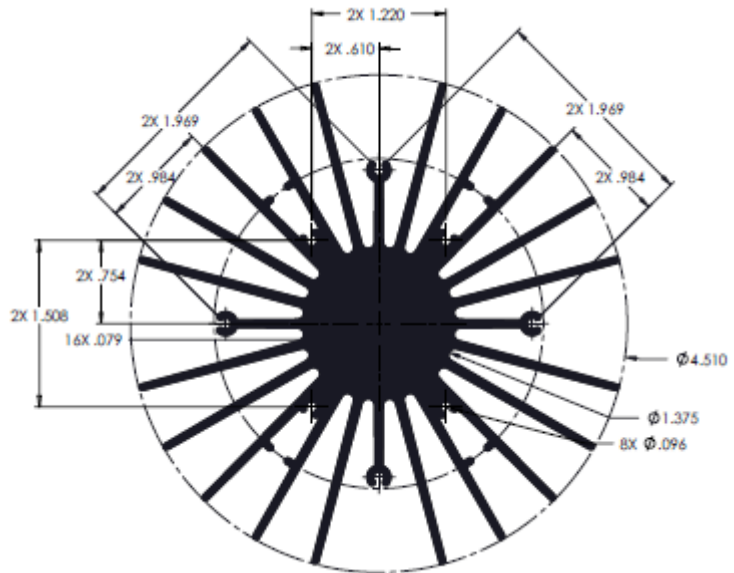

wakefield-vette

Data Sheet

19754 Series--- CUSTOM RADIAL-FIN HEAT SINK

BRIDGELUX P/N	Form factor	Wakefield P/N	HS Length (in)	Electrical (W)	Thermal (W)	HS TR (C/W)	T RISE (C)
BXRA-N3500-00000	RS Rectangle	19754-M-AB	7.5	31	23.3	0.68	15.9
BXRA-C4500-00000	RS Rectangle	19754-M-AB	7.5	46	34.5	0.68	23.5
BXRA-W3000-00000	RS Rectangle	19754-M-AB	7.5	57	42.8	0.68	29.2

- Manufactured Specifically for BRIDGELUX LED Light Engines
- Light Weight Aluminum Construction
- Radial-Fin Geometry Optimized for Natural Convection
- Black Anodized for Maximum Thermal Performance
- Mounting Features as part of Extrusion – Easy Mounting with Standard Hardware
- Size and Level of Performance - Matched to Specific LED Requirements