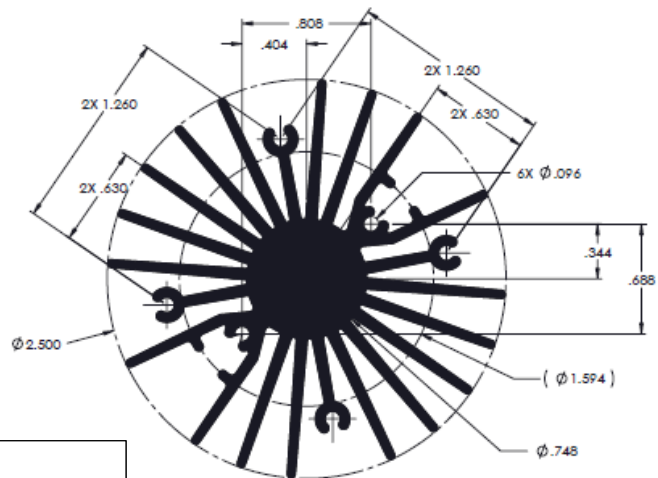

wakefield-vette

Data Sheet

19755 Series--- CUSTOM RADIAL-FIN HEAT SINK

BRIDGELUX P/N	Form factor	WAKEFIELD P/N	HS Length (in)	Electrical (W)	Thermal (W)	HS TR (C/W)	T RISE (C)
BXRA-C0802-00000	Rectangle	19755-S-AB	2.75	15	11.3	2.2	24.7
BXRA-W0802-00000	Rectangle	19755-M-AB	4	20	15	1.82	27.3
BXRA-W1202-00000	Rectangle	19755-L-AB	6	25	18.8	1.49	27.9
BXRA-W1203-00000	Rectangle	19755-XL-AB	8	30	22.5	1.29	29
BXRA-C2002-00000	Rectangle	19755-XXL-AB	10	35	26.3	1.15	30.2
BXRA-C1202-00000	Rectangle	19755-M-AB	4	20	15	1.82	27.3
BXRA-N0802-00000	Rectangle	19755-M-AB	4	20	15	1.82	27.3
BXRA-N1203-00000	Rectangle	19755-XL-AB	8	30	22.5	1.29	29

- Manufactured Specifically for BRIDGELUX LED Light Engines
- Light Weight Aluminum Construction
- Radial-Fin Geometry Optimized for Natural Convection
- Black Anodized for Maximum Thermal Performance
- Mounting Features as part of Extrusion – Easy Mounting with Standard Hardware
- Size and Level of Performance - Matched to Specific LED Requirements