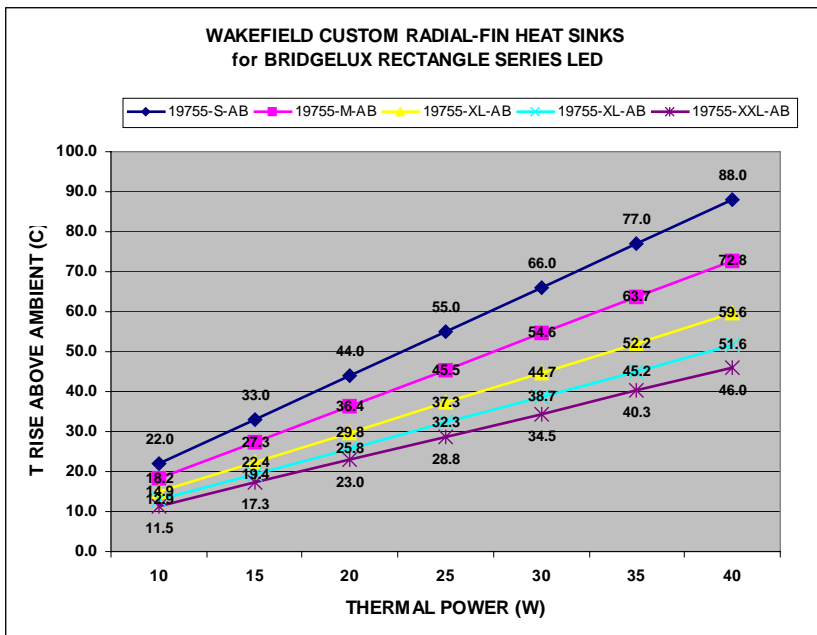

wakefield-vette

Data Sheet

19755 Series--- CUSTOM RADIAL-FIN HEAT SINK

BRIDGELUX P/N	Form factor	WAKEFIELD P/N	HS Length (in)	Electrical (W)	Thermal (W)	HS TR (C/W)	T RISE (C)
BXRA-C0802-00000	Rectangle	19755-S-AB	2.75	15	11.3	2.2	24.7
BXRA-W0802-00000	Rectangle	19755-M-AB	4	20	15	1.82	27.3
BXRA-W1202-00000	Rectangle	19755-L-AB	6	25	18.8	1.49	27.9
BXRA-W1203-00000	Rectangle	19755-XL-AB	8	30	22.5	1.29	29
BXRA-C2002-00000	Rectangle	19755-XXL-AB	10	35	26.3	1.15	30.2
BXRA-C1202-00000	Rectangle	19755-M-AB	4	20	15	1.82	27.3
BXRA-N0802-00000	Rectangle	19755-M-AB	4	20	15	1.82	27.3
BXRA-N1203-00000	Rectangle	19755-XL-AB	8	30	22.5	1.29	29

- •Manufactured Specifically for BRIDGELUX LED Light Engines
- •Light Weight Aluminum Construction
- •Radial-Fin Geometry Optimized for Natural Convection
- •Black Anodized for Maximum Thermal Performance
- •Mounting Features as part of Extrusion – Easy Mounting with Standard Hardware
- •Size and Level of Performance - Matched to Specific LED Requirements

Our customers are reminded that they bear the responsibility for testing Wakefield Thermal Solution's products for proposed use. Any information furnished by WTS is believed to be accurate and reliable, but all customers must bear all for use and applications of WTS products. WTS MAKES NO WARRANTIES EXPRESSED OR IMPLIED, AS TO THE FITNESS, MERCHANTABILITY, OR SUITABILITY OF ANY WTS PRODUCTS FOR ANY SPECIFIC OR GENERAL USES. WTS SHALL NOT BE LIABLE FOR INCIDENTAL OR CONSEQUENTIAL DAMAGES OF ANY KIND.