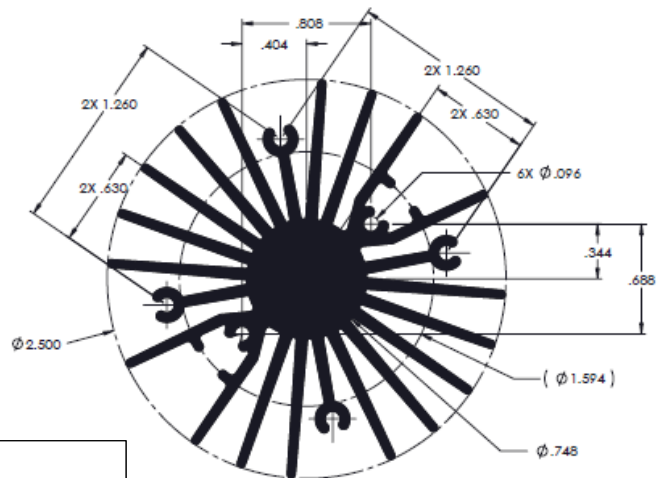

wakefield-vette

Data Sheet

19755 Series--- CUSTOM RADIAL-FIN HEAT SINK

BRIDGELUX P/N	Form factor	WAKEFIELD P/N	HS Length (in)	Electrical (W)	Thermal (W)	HS TR (C/W)	T RISE (C)
BXRA-C0802-00000	Rectangle	19755-S-AB	2.75	15	11.3	2.2	24.7
BXRA-W0802-00000	Rectangle	19755-M-AB	4	20	15	1.82	27.3
BXRA-W1202-00000	Rectangle	19755-L-AB	6	25	18.8	1.49	27.9
BXRA-W1203-00000	Rectangle	19755-XL-AB	8	30	22.5	1.29	29
BXRA-C2002-00000	Rectangle	19755-XXL-AB	10	35	26.3	1.15	30.2
BXRA-C1202-00000	Rectangle	19755-M-AB	4	20	15	1.82	27.3
BXRA-N0802-00000	Rectangle	19755-M-AB	4	20	15	1.82	27.3
BXRA-N1203-00000	Rectangle	19755-XL-AB	8	30	22.5	1.29	29

- Manufactured Specifically for BRIDGELUX LED Light Engines
- Light Weight Aluminum Construction
- Radial-Fin Geometry Optimized for Natural Convection
- Black Anodized for Maximum Thermal Performance
- Mounting Features as part of Extrusion – Easy Mounting with Standard Hardware
- Size and Level of Performance - Matched to Specific LED Requirements