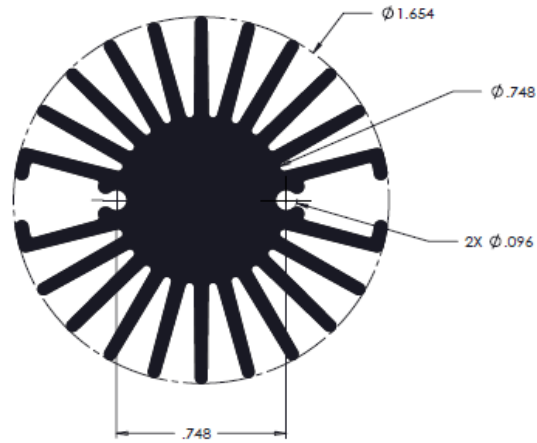

wakefield-vette

Data Sheet

19756 Series--- CUSTOM RADIAL-FIN HEAT SINK

BRIDGELUX P/N	Form factor	WAKEFIELD P/N	HS Length (in)	Electrical (W)	Thermal (W)	HS TR (C/W)	T RISE (C)
BXRA-C0402-0000	Star	19756-S-AB	2	5.5	4.1	3.03	12.5
BXRA-W0402-0000	Star	19756-M-AB	2.75	7.5	5.6	2.48	13.9
BXRA-W0401-0000	Star	19756-L-AB	3	10	7.5	2.59	19.4
BXRA-W0403-00000	Star	19756-XL-AB	3.25	9	2.38	21.4	
BXRA-C0603-00000	Star	19756-XL-AB	3.25	12	9	2.38	21.4

- Manufactured Specifically for BRIDGELUX LED Light Engines
- Light Weight Aluminum Construction
- Radial-Fin Geometry Optimized for Natural Convection
- Black Anodized for Maximum Thermal Performance
- Mounting Features as part of Extrusion – Easy Mounting with Standard Hardware
- Size and Level of Performance - Matched to Specific LED Requirements