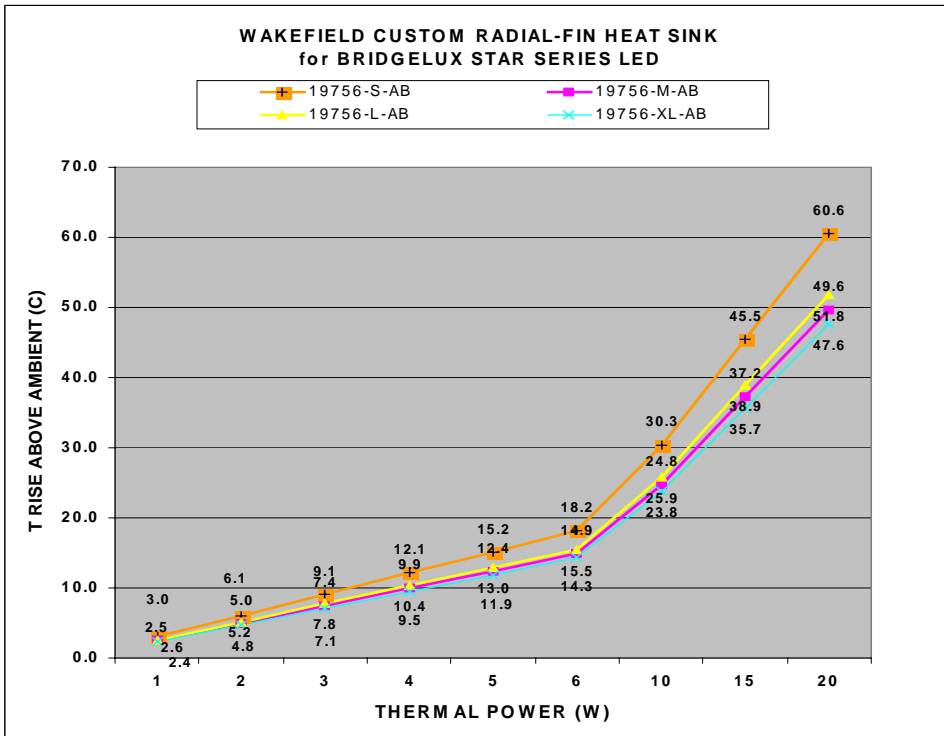

wakefield-vette

Data Sheet

19756 Series--- CUSTOM RADIAL-FIN HEAT SINK

BRIDGELUX P/N	Form factor	WAKEFIELD P/N	HS Length (in)	Electrical (W)	Thermal (W)	HS TR (C/W)	T RISE (C)
BXRA-C0402-0000	Star	19756-S-AB	2	5.5	4.1	3.03	12.5
BXRA-W0402-0000	Star	19756-M-AB	2.75	7.5	5.6	2.48	13.9
BXRA-W0401-0000	Star	19756-L-AB	3	10	7.5	2.59	19.4
BXRA-W0403-00000	Star	19756-XL-AB	3.25	9	2.38	21.4	
BXRA-C0603-00000	Star	19756-XL-AB	3.25	12	9	2.38	21.4

- •Manufactured Specifically for BRIDGELUX LED Light Engines
- •Light Weight Aluminum Construction
- •Radial-Fin Geometry Optimized for Natural Convection
- •Black Anodized for Maximum Thermal Performance
- •Mounting Features as part of Extrusion – Easy Mounting with Standard Hardware
- •Size and Level of Performance - Matched to Specific LED Requirements

Our customers are reminded that they bear the responsibility for testing Wakefield Thermal Solution's products for proposed use. Any information furnished by WTS is believed to be accurate and reliable, but all customers must bear all for use and applications of WTS products. WTS MAKES NO WARRANTIES EXPRESSED OR IMPLIED, AS TO THE FITNESS, MERCHANTABILITY, OR SUITABILITY OF ANY WTS PRODUCTS FOR ANY SPECIFIC OR GENERAL USES. WTS SHALL NOT BE LIABLE FOR INCIDENTAL OR CONSEQUENTIAL DAMAGES OF ANY KIND.