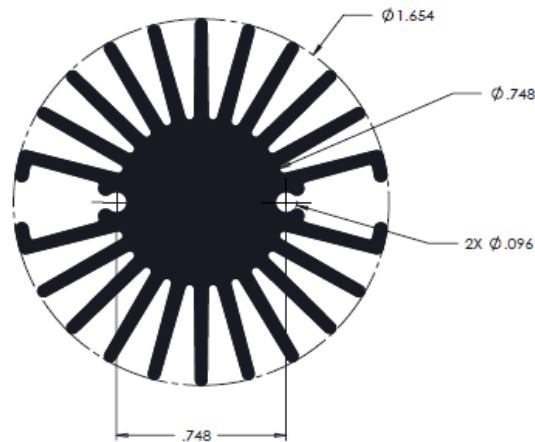

wakefield-vette

Data Sheet

19756 Series--- CUSTOM RADIAL-FIN HEAT SINK

BRIDGELUX P/N	Form factor	WAKEFIELD P/N	HS Length (in)	Electrical (W)	Thermal (W)	HS TR (C/W)	T RISE (C)
BXRA-C0402-0000	Star	19756-S-AB	2	5.5	4.1	3.03	12.5
BXRA-W0402-0000	Star	19756-M-AB	2.75	7.5	5.6	2.48	13.9
BXRA-W0401-0000	Star	19756-L-AB	3	10	7.5	2.59	19.4
BXRA-W0403-00000	Star	19756-XL-AB	3.25	9	2.38	21.4	
BXRA-C0603-00000	Star	19756-XL-AB	3.25	12	9	2.38	21.4

- •Manufactured Specifically for BRIDGELUX LED Light Engines
- •Light Weight Aluminum Construction
- •Radial-Fin Geometry Optimized for Natural Convection
- •Black Anodized for Maximum Thermal Performance
- •Mounting Features as part of Extrusion – Easy Mounting with Standard Hardware
- •Size and Level of Performance - Matched to Specific LED Requirements

Our customers are reminded that they bear the responsibility for testing Wakefield Thermal Solution's products for proposed use. Any information furnished by WTS is believed to be accurate and reliable, but all customers must bear all for use and applications of WTS products. WTS MAKES NO WARRANTIES EXPRESSED OR IMPLIED, AS TO THE FITNESS, MERCHANTABILITY, OR SUITABILITY OF ANY WTS PRODUCTS FOR ANY SPECIFIC OR GENERAL USES. WTS SHALL NOT BE LIABLE FOR INCIDENTAL OR CONSEQUENTIAL DAMAGES OF ANY KIND.