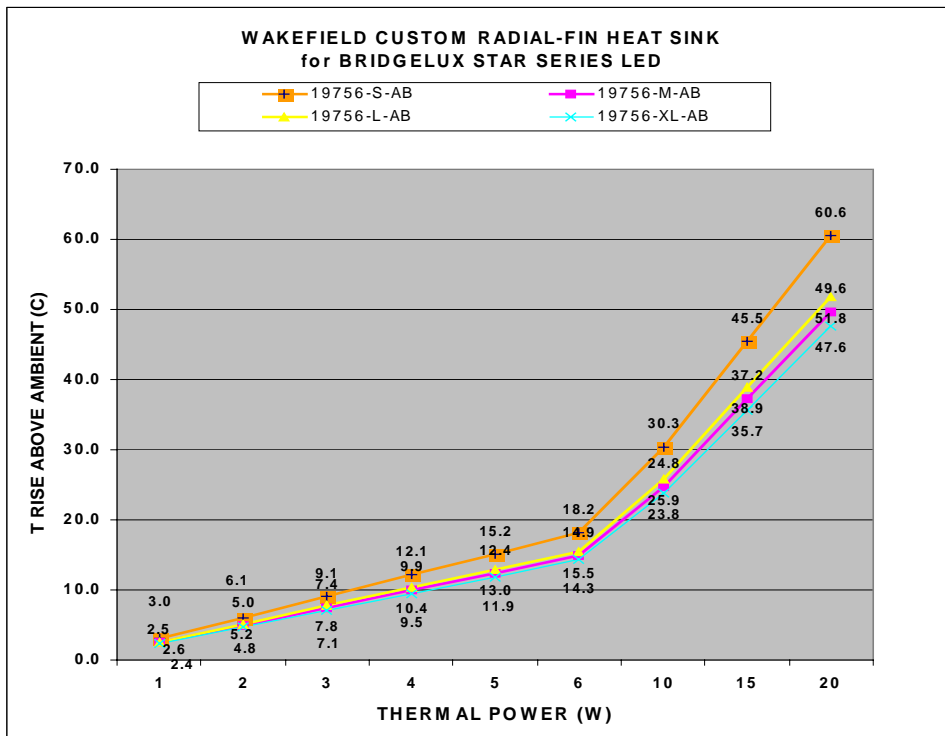

wakefield-vette

Data Sheet

19756 Series--- CUSTOM RADIAL-FIN HEAT SINK

BRIDGELUX P/N	Form factor	WAKEFIELD P/N	HS Length (in)	Electrical (W)	Thermal (W)	HS TR (C/W)	T RISE (C)
BXRA-C0402-0000	Star	19756-S-AB	2	5.5	4.1	3.03	12.5
BXRA-W0402-0000	Star	19756-M-AB	2.75	7.5	5.6	2.48	13.9
BXRA-W0401-0000	Star	19756-L-AB	3	10	7.5	2.59	19.4
BXRA-W0403-00000	Star	19756-XL-AB	3.25	9	2.38	21.4	
BXRA-C0603-00000	Star	19756-XL-AB	3.25	12	9	2.38	21.4

- •Manufactured Specifically for BRIDGELUX LED Light Engines
- •Light Weight Aluminum Construction
- •Radial-Fin Geometry Optimized for Natural Convection
- •Black Anodized for Maximum Thermal Performance
- •Mounting Features as part of Extrusion – Easy Mounting with Standard Hardware
- •Size and Level of Performance - Matched to Specific LED Requirements

Our customers are reminded that they bear the responsibility for testing Wakefield Thermal Solution's products for proposed use. Any information furnished by WTS is believed to be accurate and reliable, but all customers must bear all for use and applications of WTS products. WTS MAKES NO WARRANTIES EXPRESSED OR IMPLIED, AS TO THE FITNESS, MERCHANTABILITY, OR SUITABILITY OF ANY WTS PRODUCTS FOR ANY SPECIFIC OR GENERAL USES. WTS SHALL NOT BE LIABLE FOR INCIDENTAL OR CONSEQUENTIAL DAMAGES OF ANY KIND.