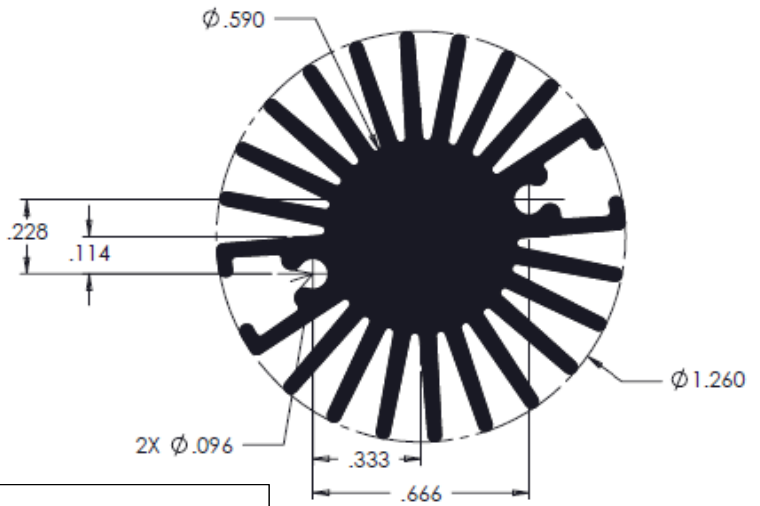

### 19757 Series--- CUSTOM RADIAL-FIN HEAT SINK

BRIDGELUX P/N	Form factor	WAKEFIELD P/N	HS Length (in)	Electrical (W)	Thermal (W)	HS TR (C/W)	T RISE ( C )
BXRA-W0260-00000	LS	19757-S-AB	2.75	4	3	3.55	10.7
BXRA-C0360-00000	LS	19757-M-AB	3	5	3.8	3.4	12.8
BXRA-C0361-00000	LS	19757-L-AB	3.25	4.5	3.27	14.7	
BXRA-W0261-00000	LS	19757-S-AB	2.75	4	3	3.55	10.7
BXRA-W0240-00000	LS	19757-M-AB	3	5	3.8	3.4	12.8
BXRA-W0241-00000	LS	19757-L-AB	3.25	6	4.5	3.27	14.7

- Manufactured Specifically for BRIDGELUX LED Light Engines
- Light Weight Aluminum Construction
- Radial-Fin Geometry Optimized for Natural Convection
- Black Anodized for Maximum Thermal Performance
- Mounting Features as part of Extrusion – Easy Mounting with Standard Hardware
- Size and Level of Performance - Matched to Specific LED Requirements