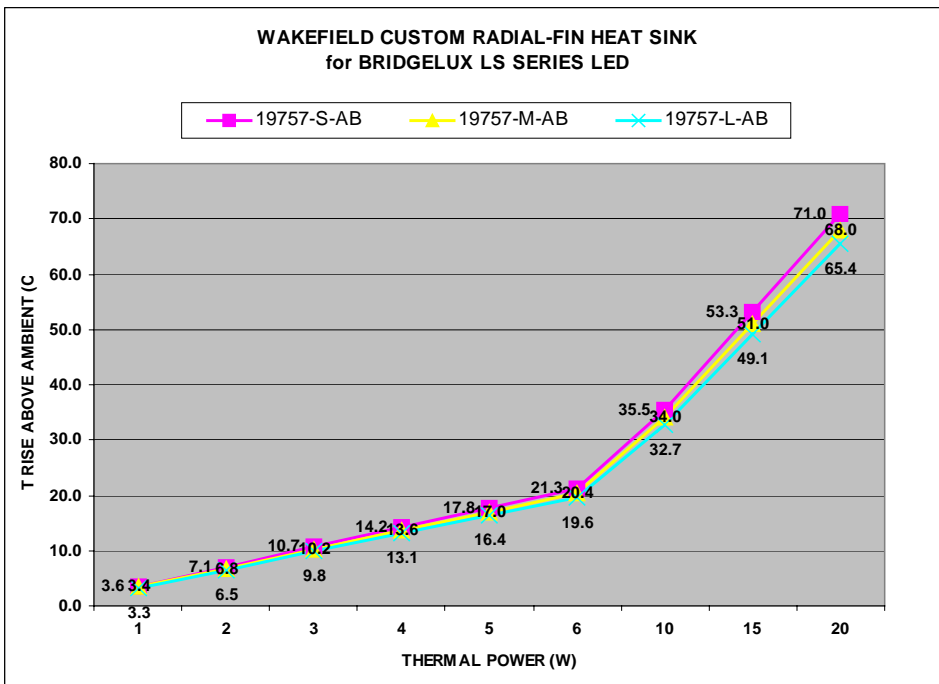

19757 Series--- CUSTOM RADIAL-FIN HEAT SINK

BRIDGELUX P/N	Form factor	WAKEFIELD P/N	HS Length (in)	Electrical (W)	Thermal (W)	HS TR (C/W)	T RISE (C)
BXRA-W0260-00000	LS	19757-S-AB	2.75	4	3	3.55	10.7
BXRA-C0360-00000	LS	19757-M-AB	3	5	3.8	3.4	12.8
BXRA-C0361-00000	LS	19757-L-AB	3.25	4.5	3.27	14.7	
BXRA-W0261-00000	LS	19757-S-AB	2.75	4	3	3.55	10.7
BXRA-W0240-00000	LS	19757-M-AB	3	5	3.8	3.4	12.8
BXRA-W0241-00000	LS	19757-L-AB	3.25	6	4.5	3.27	14.7

- •Manufactured Specifically for BRIDGELUX LED Light Engines
- •Light Weight Aluminum Construction
- •Radial-Fin Geometry Optimized for Natural Convection
- •Black Anodized for Maximum Thermal Performance
- •Mounting Features as part of Extrusion – Easy Mounting with Standard Hardware
- •Size and Level of Performance - Matched to Specific LED Requirements

Our customers are reminded that they bear the responsibility for testing Wakefield Thermal Solution's products for proposed use. Any information furnished by WTS is believed to be accurate and reliable, but all customers must bear all for use and applications of WTS products. WTS MAKES NO WARRANTIES EXPRESSED OR IMPLIED, AS TO THE FITNESS, MERCHANTABILITY, OR SUITABILITY OF ANY WTS PRODUCTS FOR ANY SPECIFIC OR GENERAL USES. WTS SHALL NOT BE LIABLE FOR INCIDENTAL OR CONSEQUENTIAL DAMAGES OF ANY KIND.