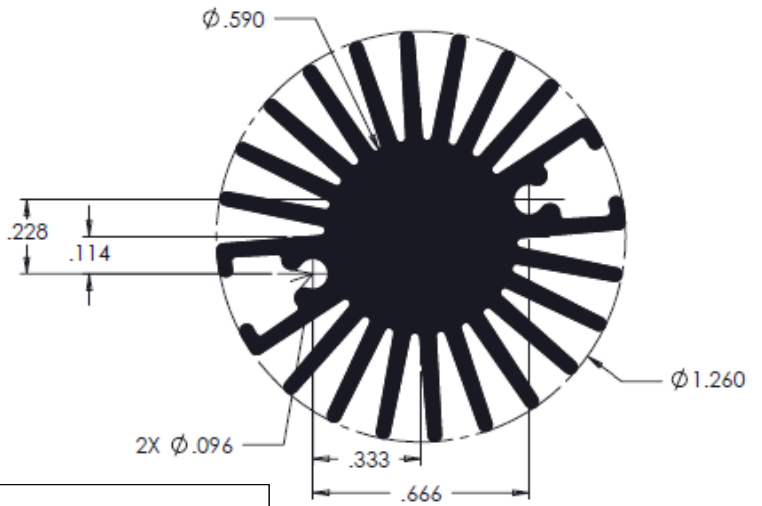

19757 Series--- CUSTOM RADIAL-FIN HEAT SINK

BRIDGELUX P/N	Form factor	WAKEFIELD P/N	HS Length (in)	Electrical (W)	Thermal (W)	HS TR (C/W)	T RISE (C)
BXRA-W0260-00000	LS	19757-S-AB	2.75	4	3	3.55	10.7
BXRA-C0360-00000	LS	19757-M-AB	3	5	3.8	3.4	12.8
BXRA-C0361-00000	LS	19757-L-AB	3.25	4.5	3.27	14.7	
BXRA-W0261-00000	LS	19757-S-AB	2.75	4	3	3.55	10.7
BXRA-W0240-00000	LS	19757-M-AB	3	5	3.8	3.4	12.8
BXRA-W0241-00000	LS	19757-L-AB	3.25	6	4.5	3.27	14.7

- Manufactured Specifically for BRIDGELUX LED Light Engines
- Light Weight Aluminum Construction
- Radial-Fin Geometry Optimized for Natural Convection
- Black Anodized for Maximum Thermal Performance
- Mounting Features as part of Extrusion – Easy Mounting with Standard Hardware
- Size and Level of Performance - Matched to Specific LED Requirements